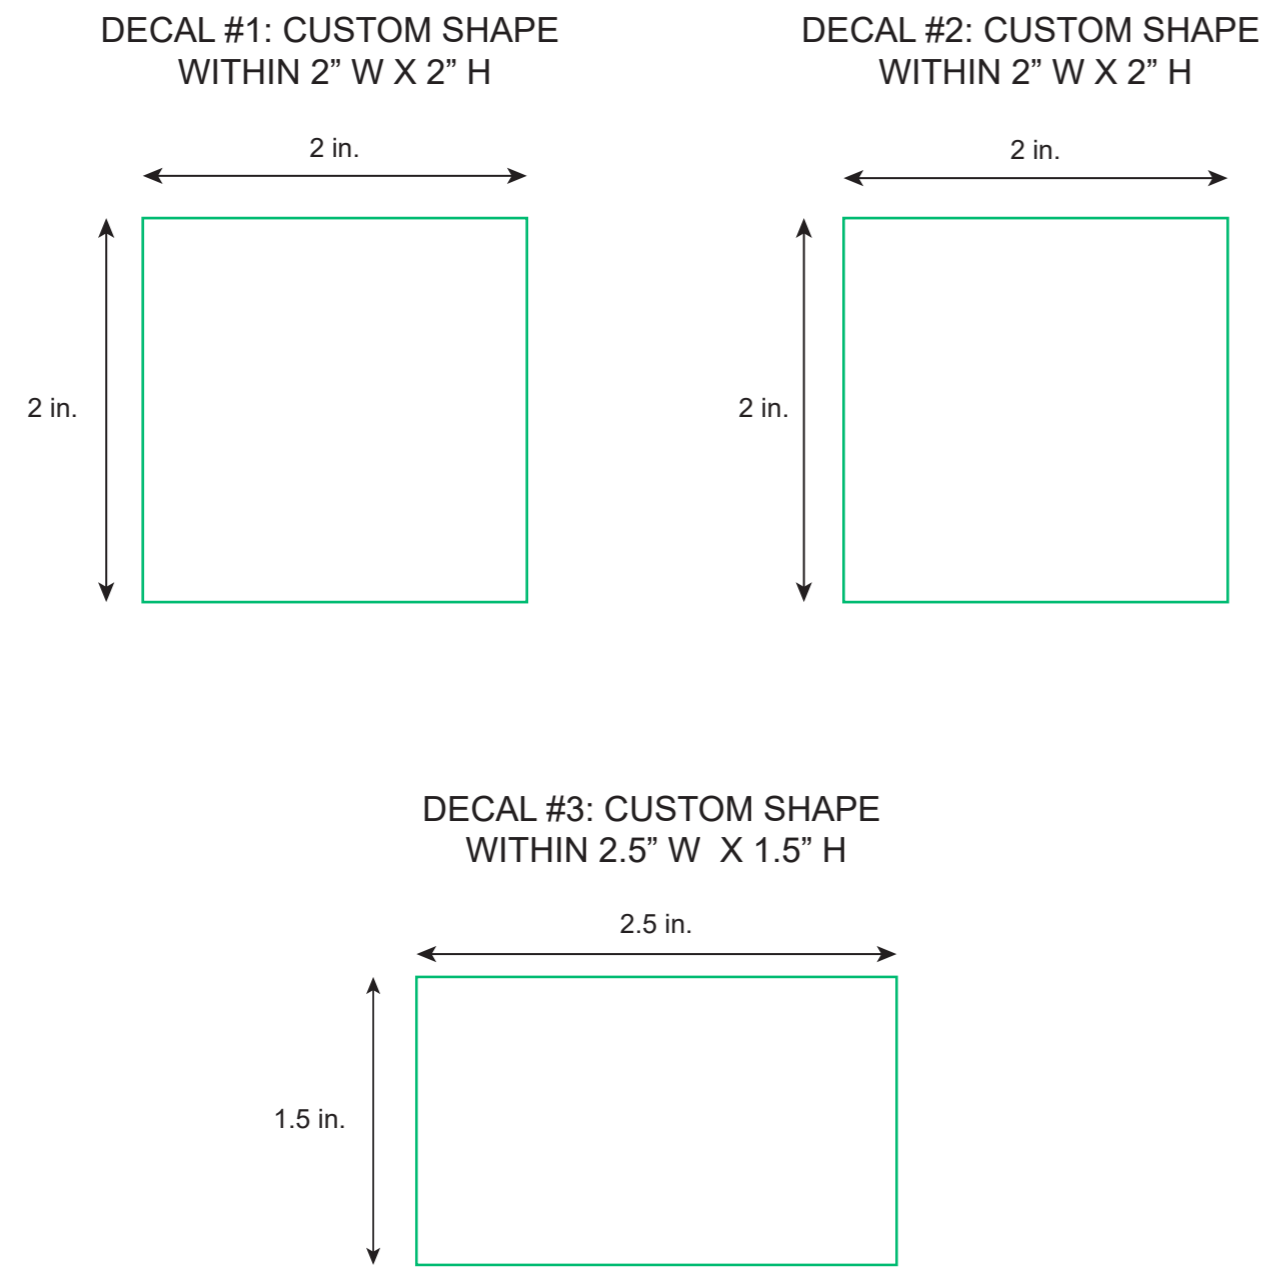

ORDER #

PO#

STICKER PACK OF 3 DECALS (DOMESTICALLY PRODUCED)

INCLUDES 1 SIDED BACKER INSERT CARD

ITEM # CSP-300

MATERIAL: VINYL 13 OZ.

IMPRINT: UV DIGITAL PRINTING, 1 SIDE

PRODUCT COLOR:

 WHITE

IMPRINT COLORS:

 FULL COLOR

HORIZONTAL INSERT CARD LAYOUT
IMPRINT LOCATION - 1 SIDE

— Insert Card 4" W x 6" H

VERTICAL INSERT CARD LAYOUT
IMPRINT LOCATION - 1 SIDE

— Insert Card 6" W x 4" H

HORIZONTAL PLACEMENT LAYOUT

— Stickers/Decals
 — Sticker Sheet 5" W X 4" H
 — Insert Card 4" W x 6" H
 - - - Polybag 7" W X 5" H

VERTICAL PLACEMENT LAYOUT

— Stickers/Decals
 — Sticker Sheet 4" W X 5" H
 — Insert Card 6" W x 4" H
 - - - Polybag 5" W X 7" H