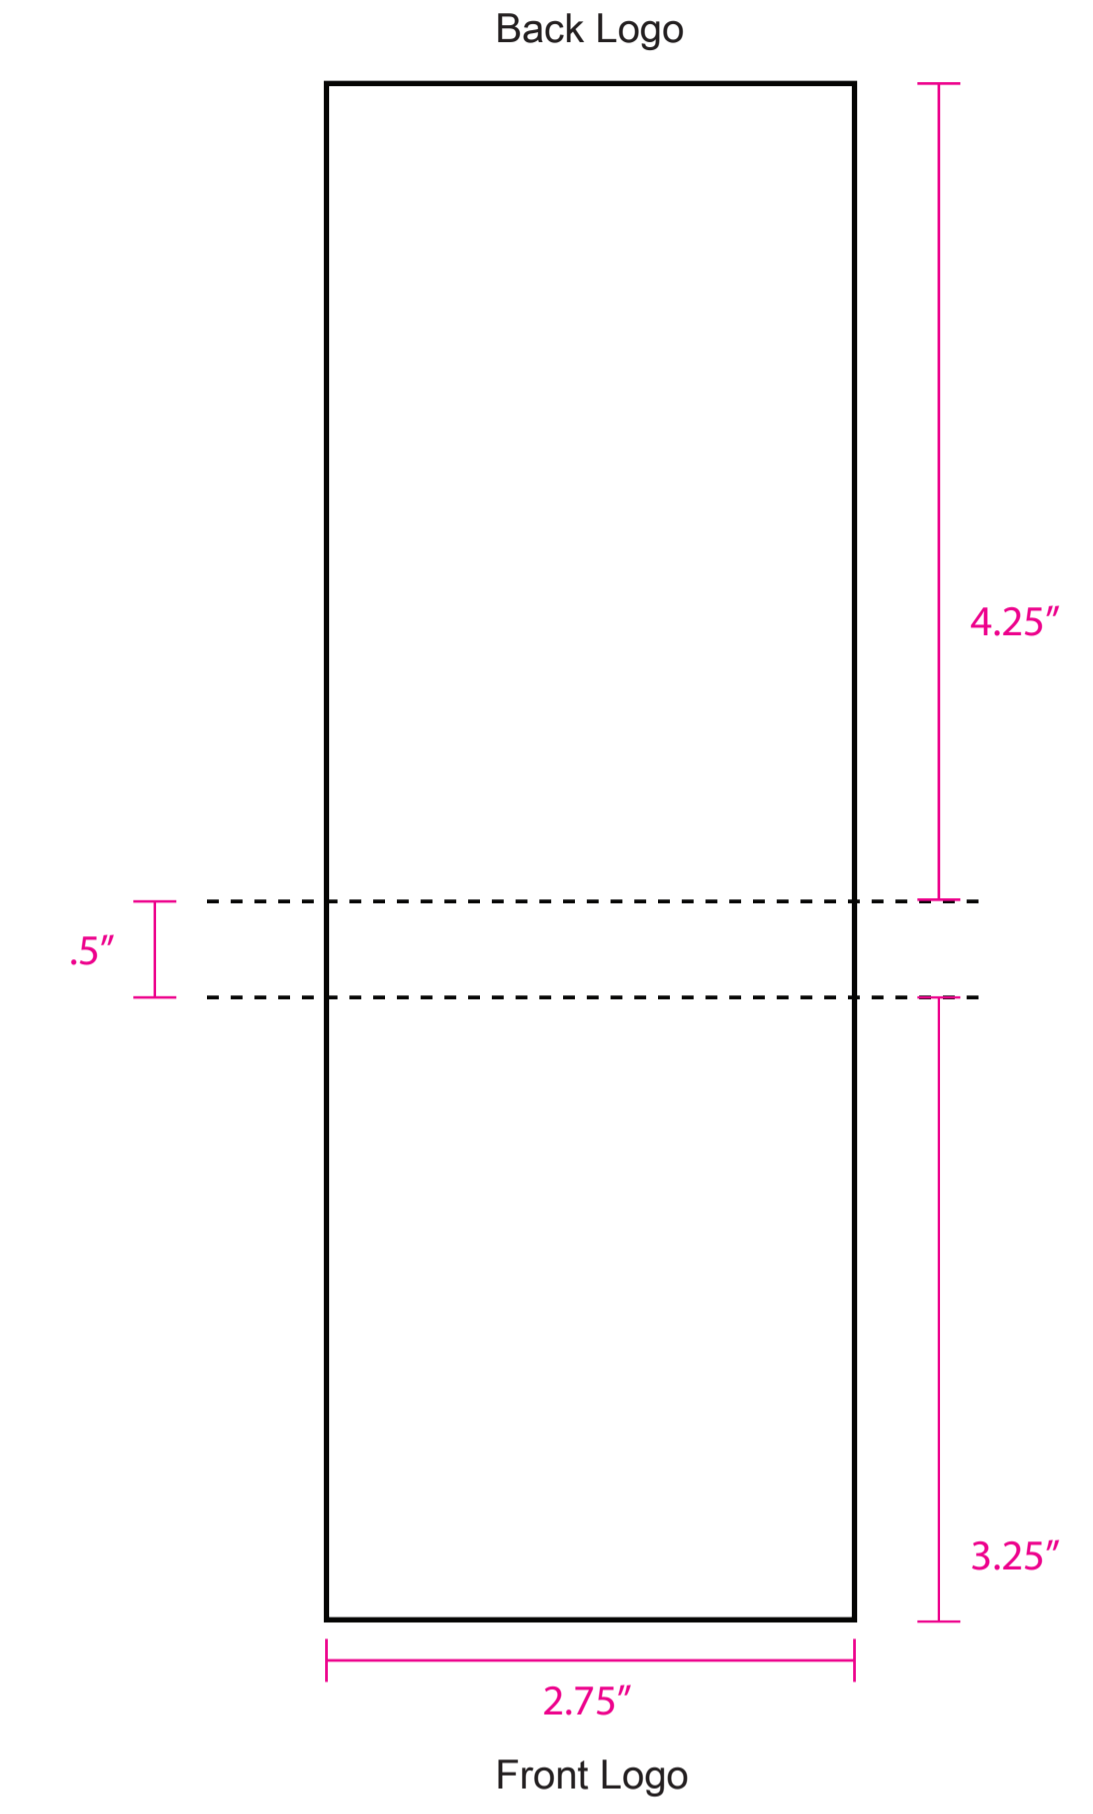

ORDER #
PO #
WOVEN CREW SOCKS

#CS-400
16.5" X 3.35"

THREAD COLORS

- PMS
- PMS
- PMS
- PMS

CUSTOM PACKAGING HANG TAG

LEFT

TOP/FRONT

BACK/BOTTOM

RIGHT

- FULL COLOR
- PMS
- PMS
- PMS