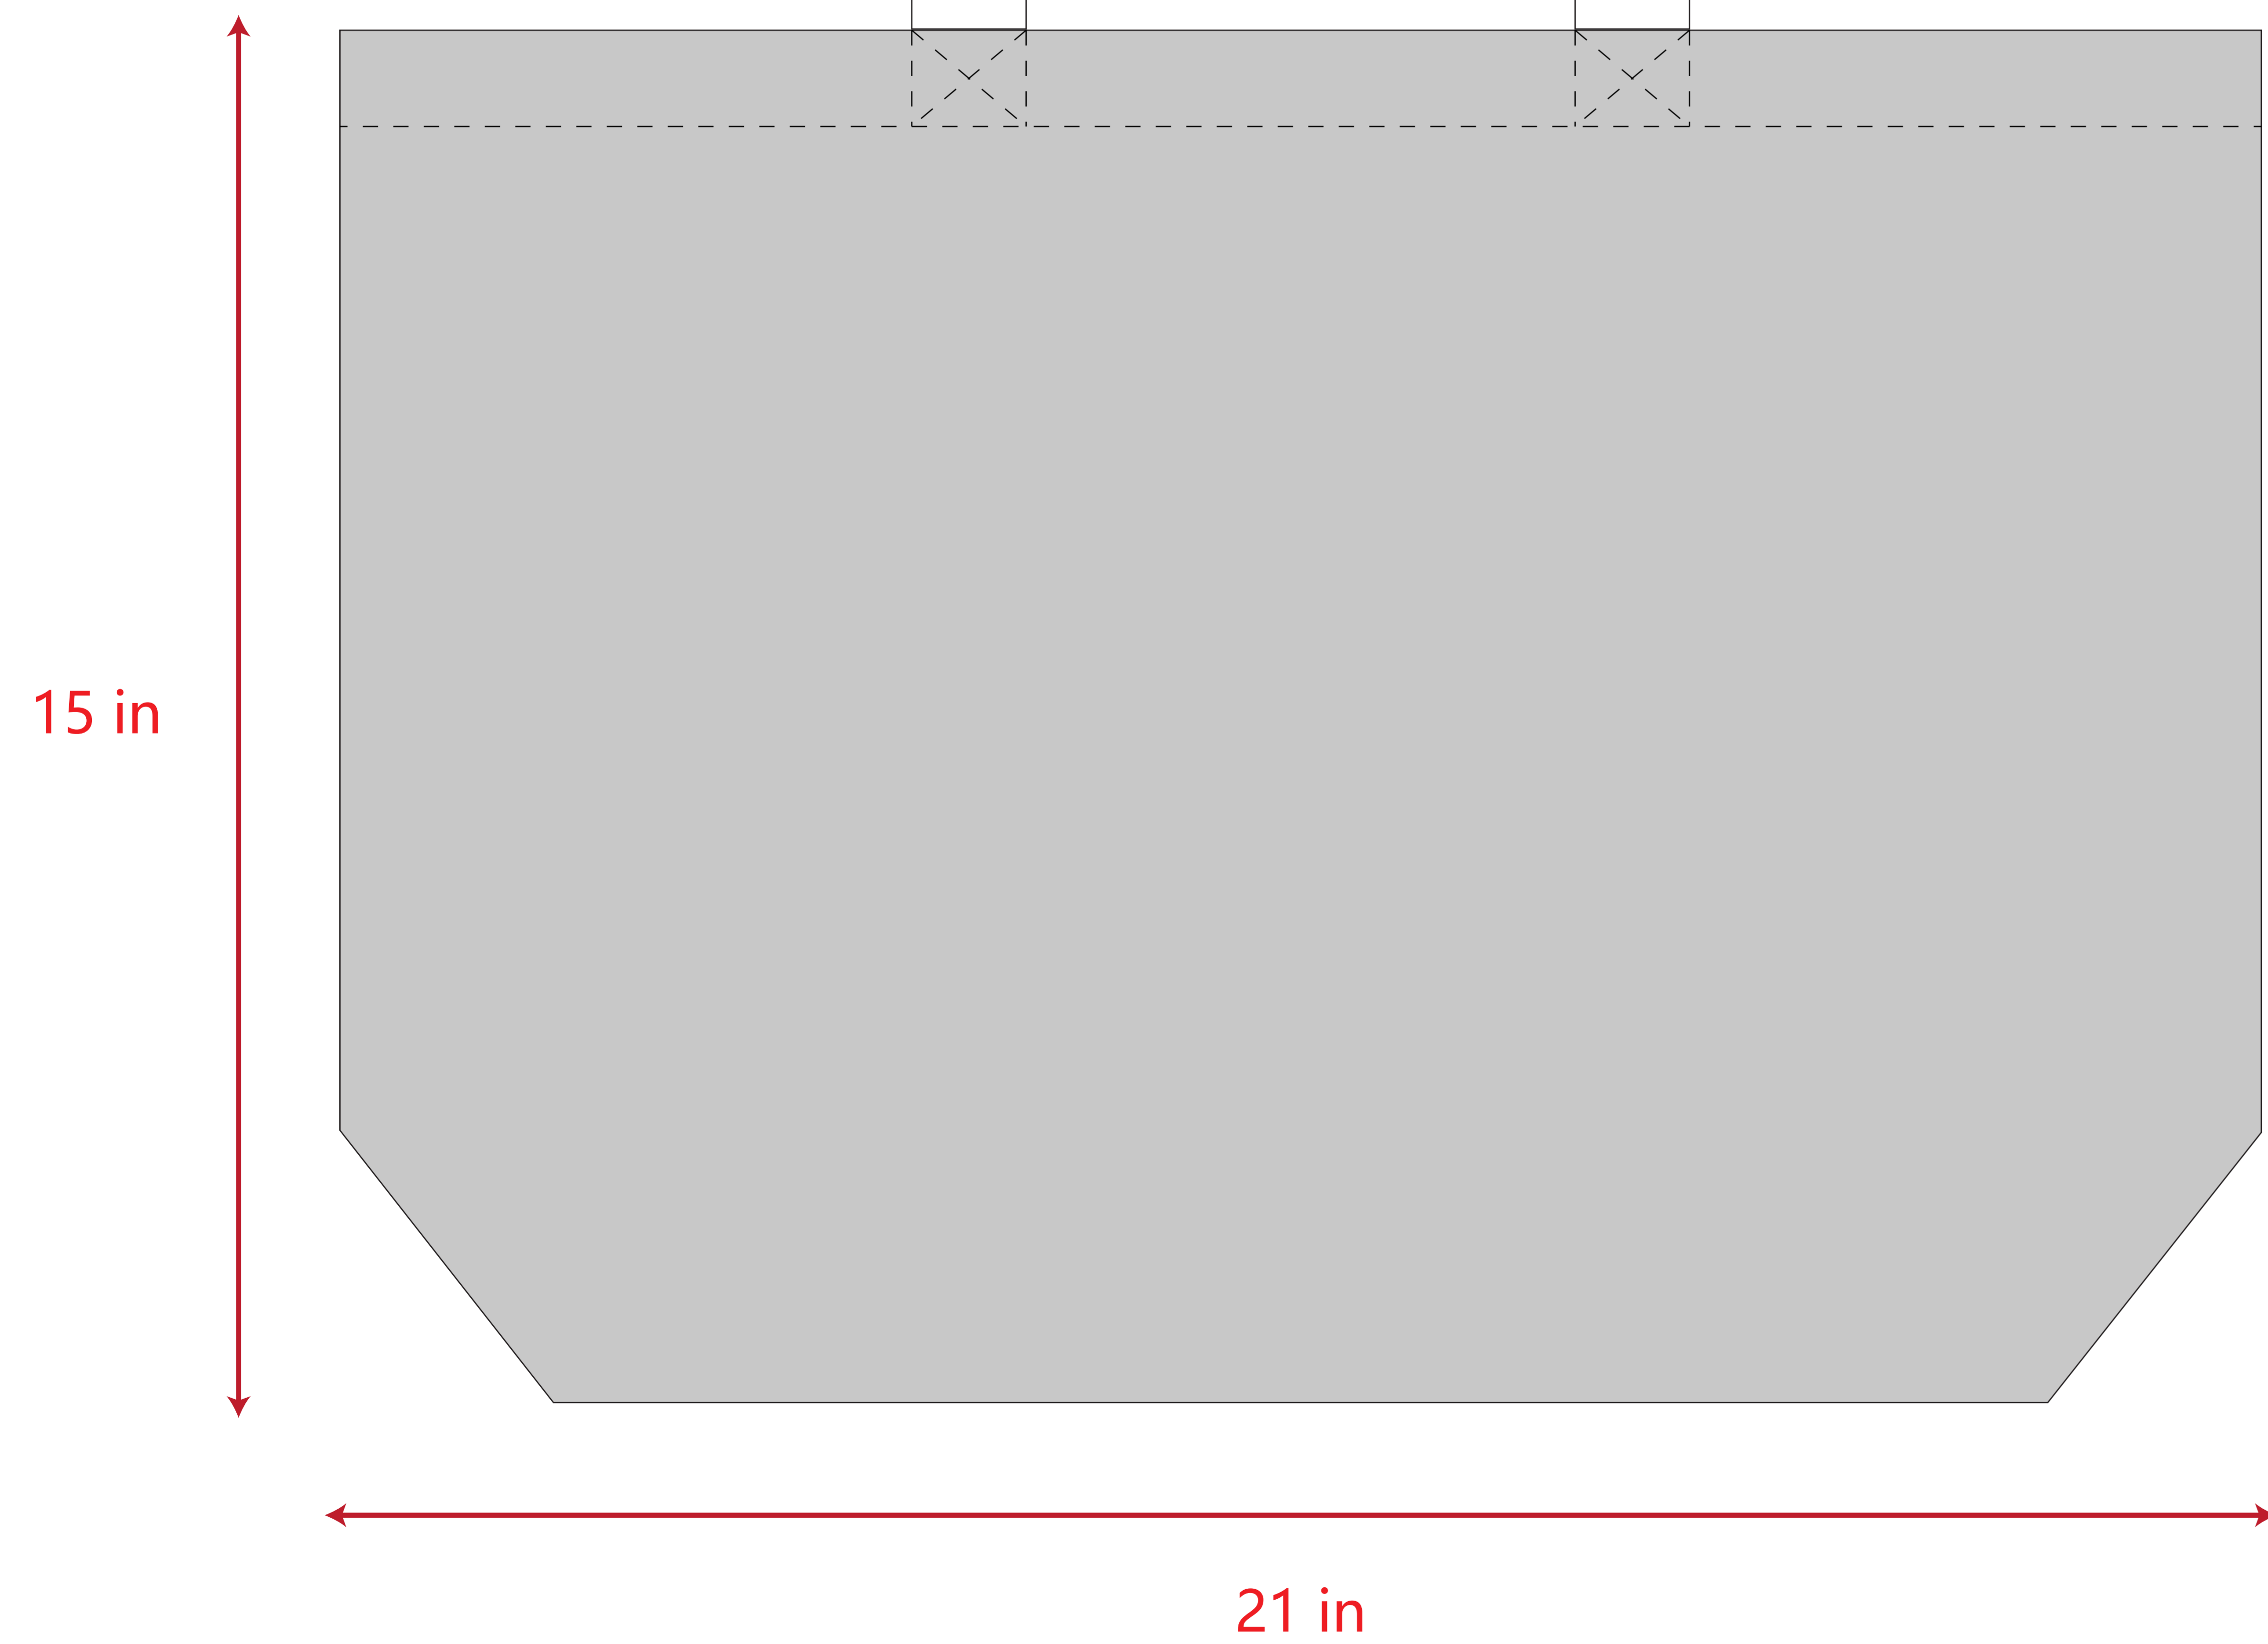

# Poly Canvas-206

size

Handle Size  
1.25 (W) x 27 in(L)

## Artwork spec