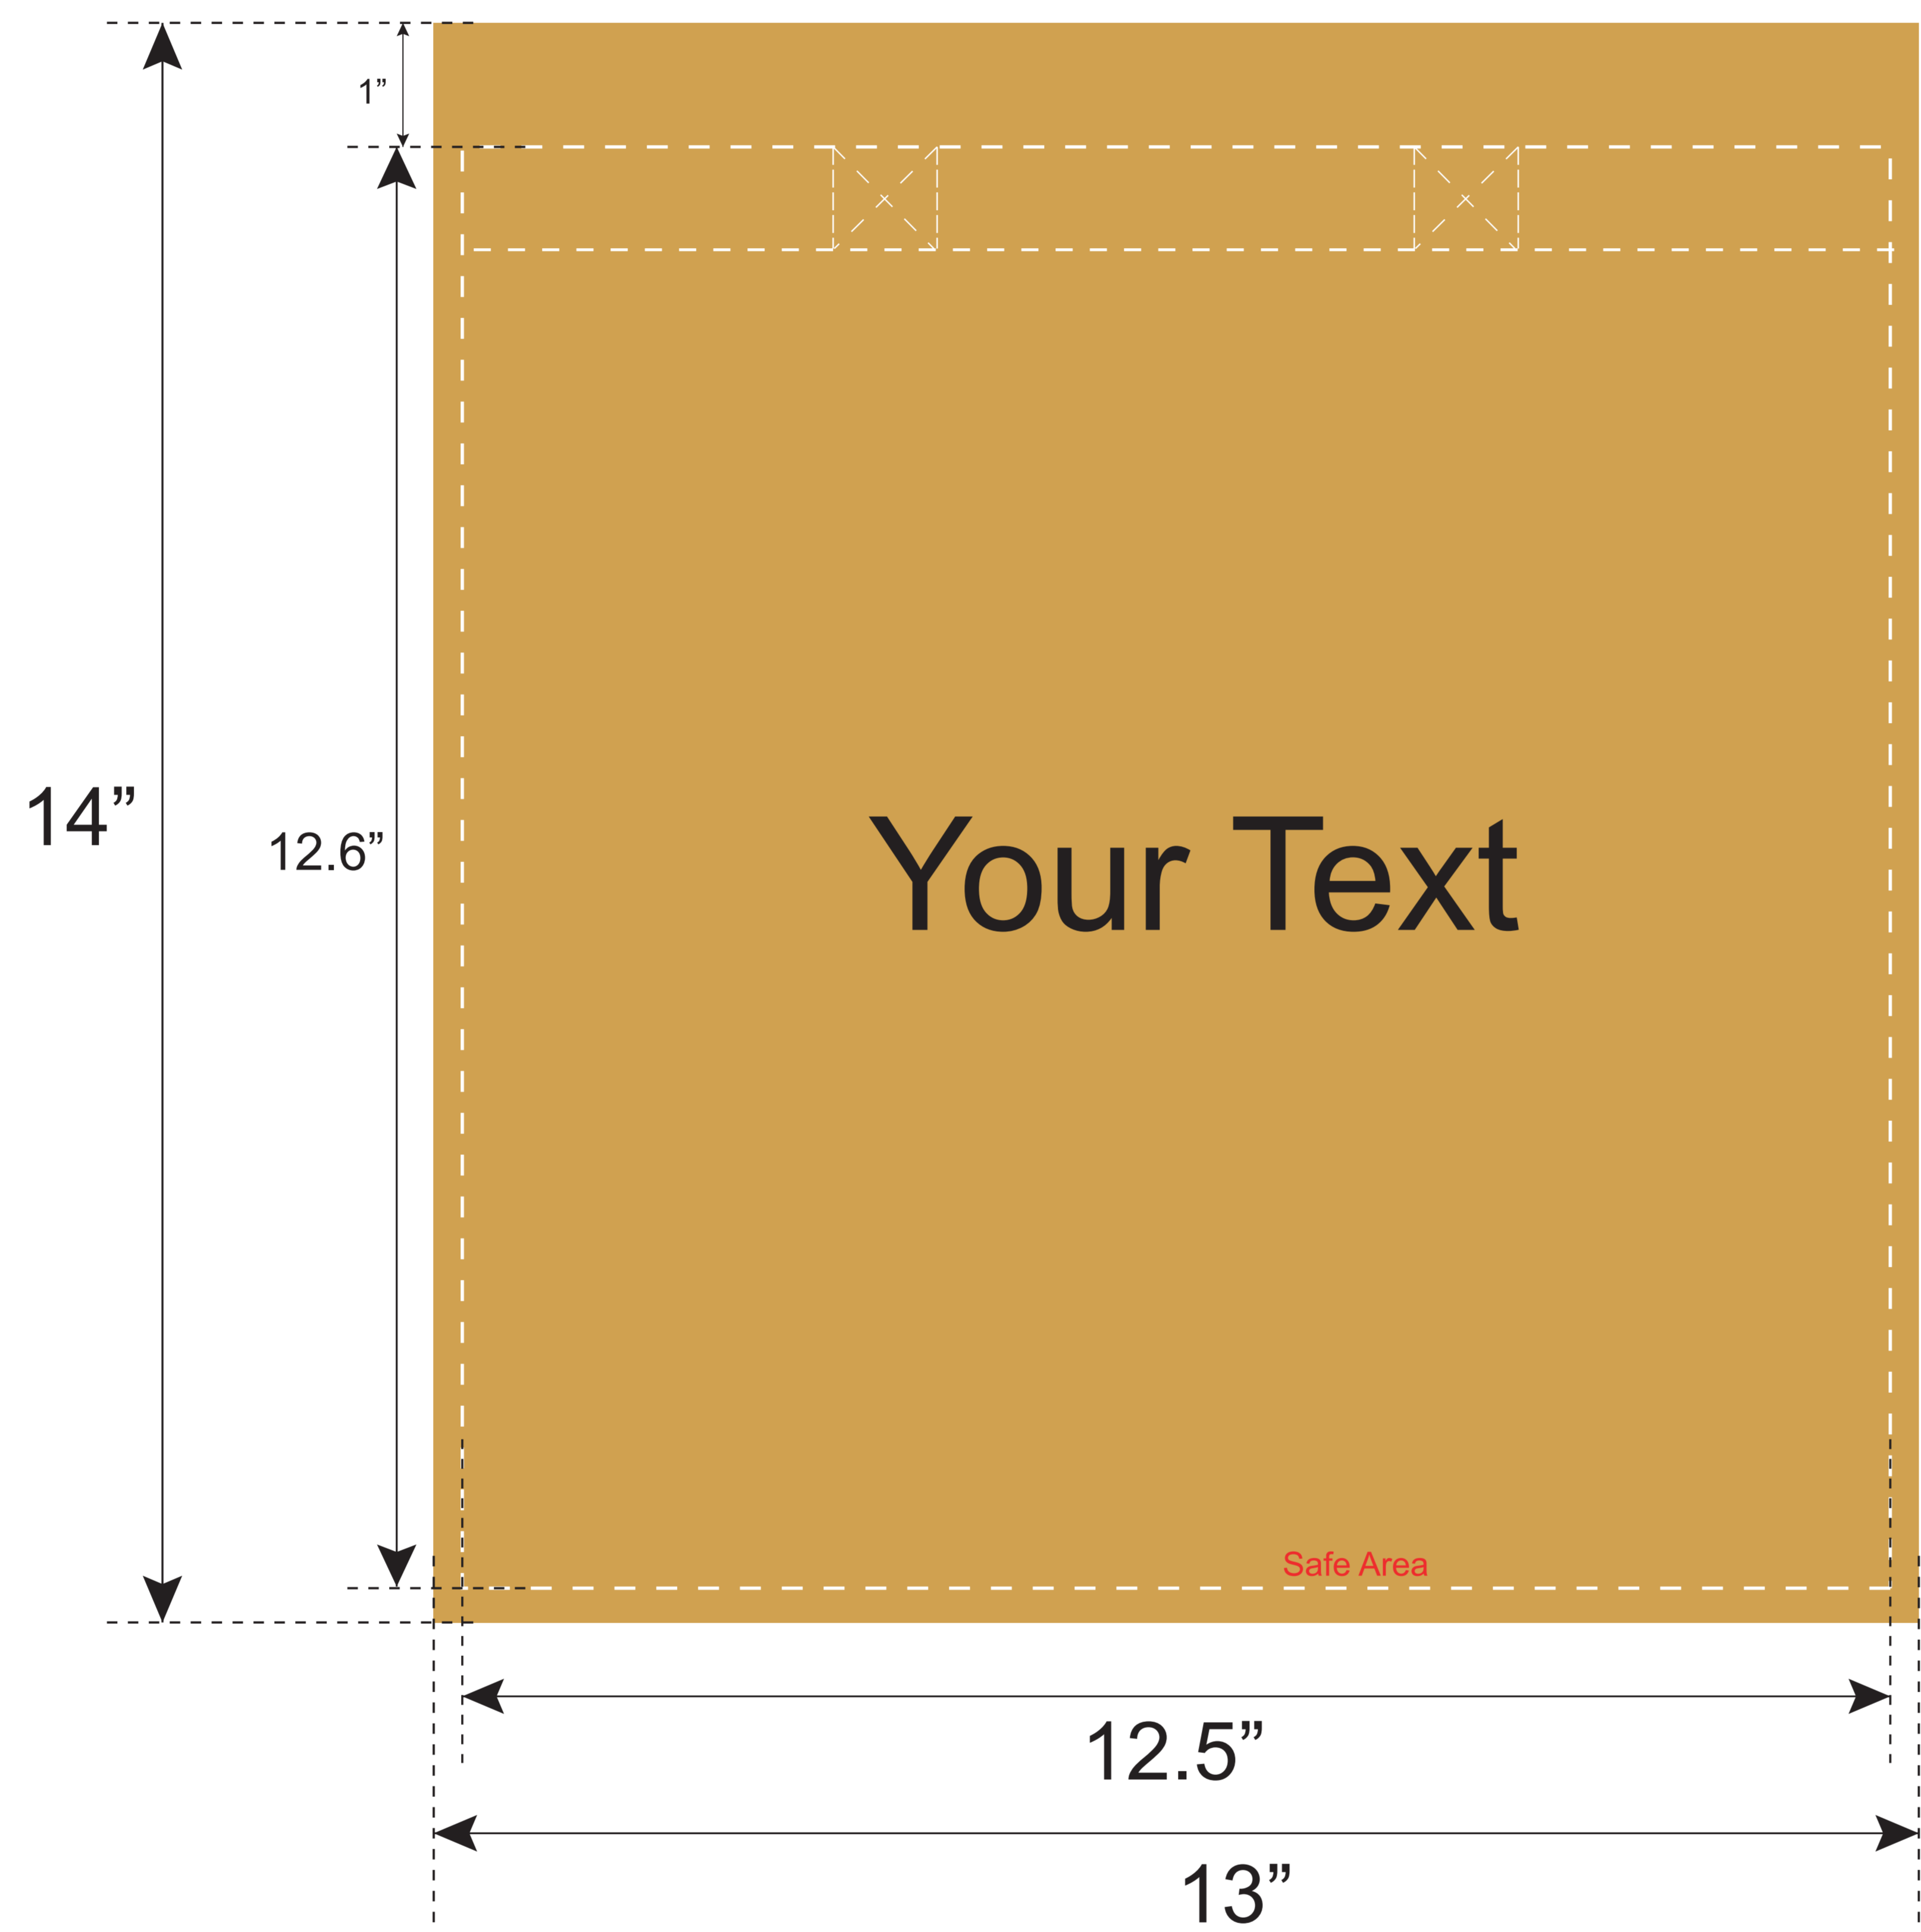

# COT-13513

SIZE: 13" x 5" x 13" WITH 1" X 18" HANDLE

FULL COVERAGE IMPRINT

MATERIAL: COTTON

PRODUCT COLOR:

WHITE

IMPRINT COLORS:

FULL COLOR

21 in

21 in