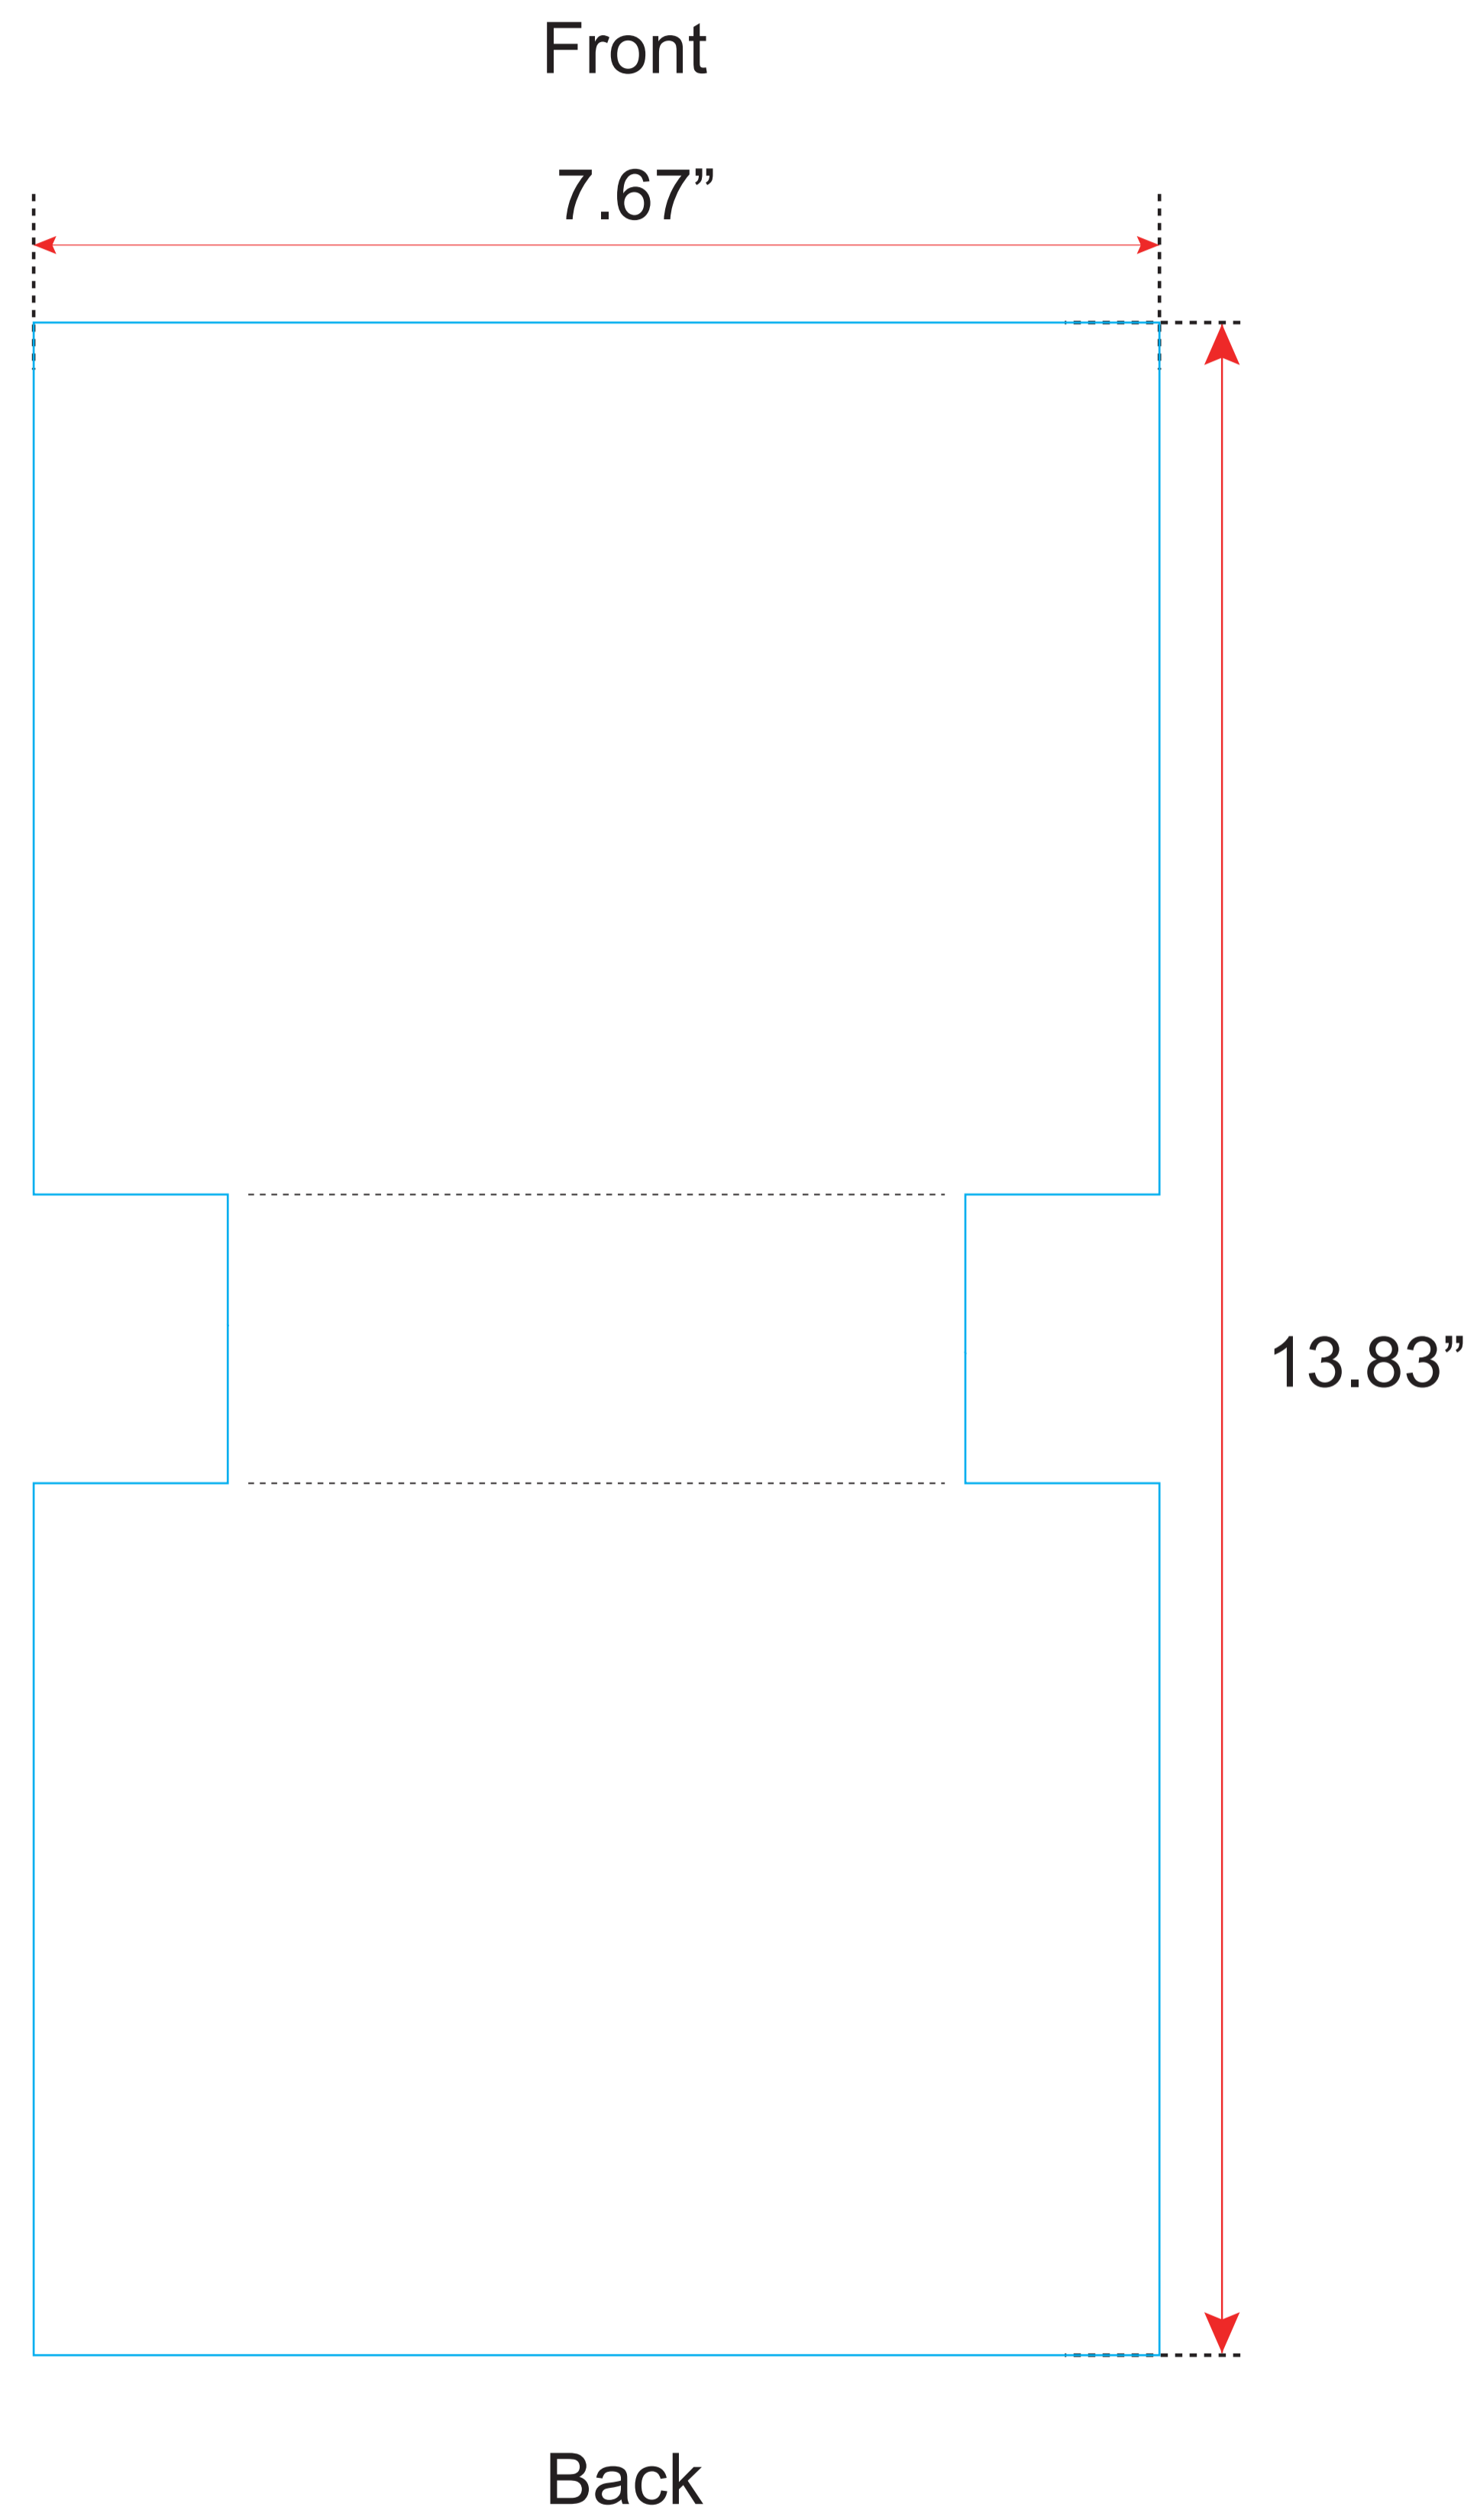

ORDER #
PO #
ZIPPERED COTTON BAG

#COT-012
SIZE: 6.25" x 5" x 2.5"

PRODUCT COLOR:

WHITE

IMPRINT COLORS:

FULL COLOR

PMS

PMS

For Product Reference

Cotton-012