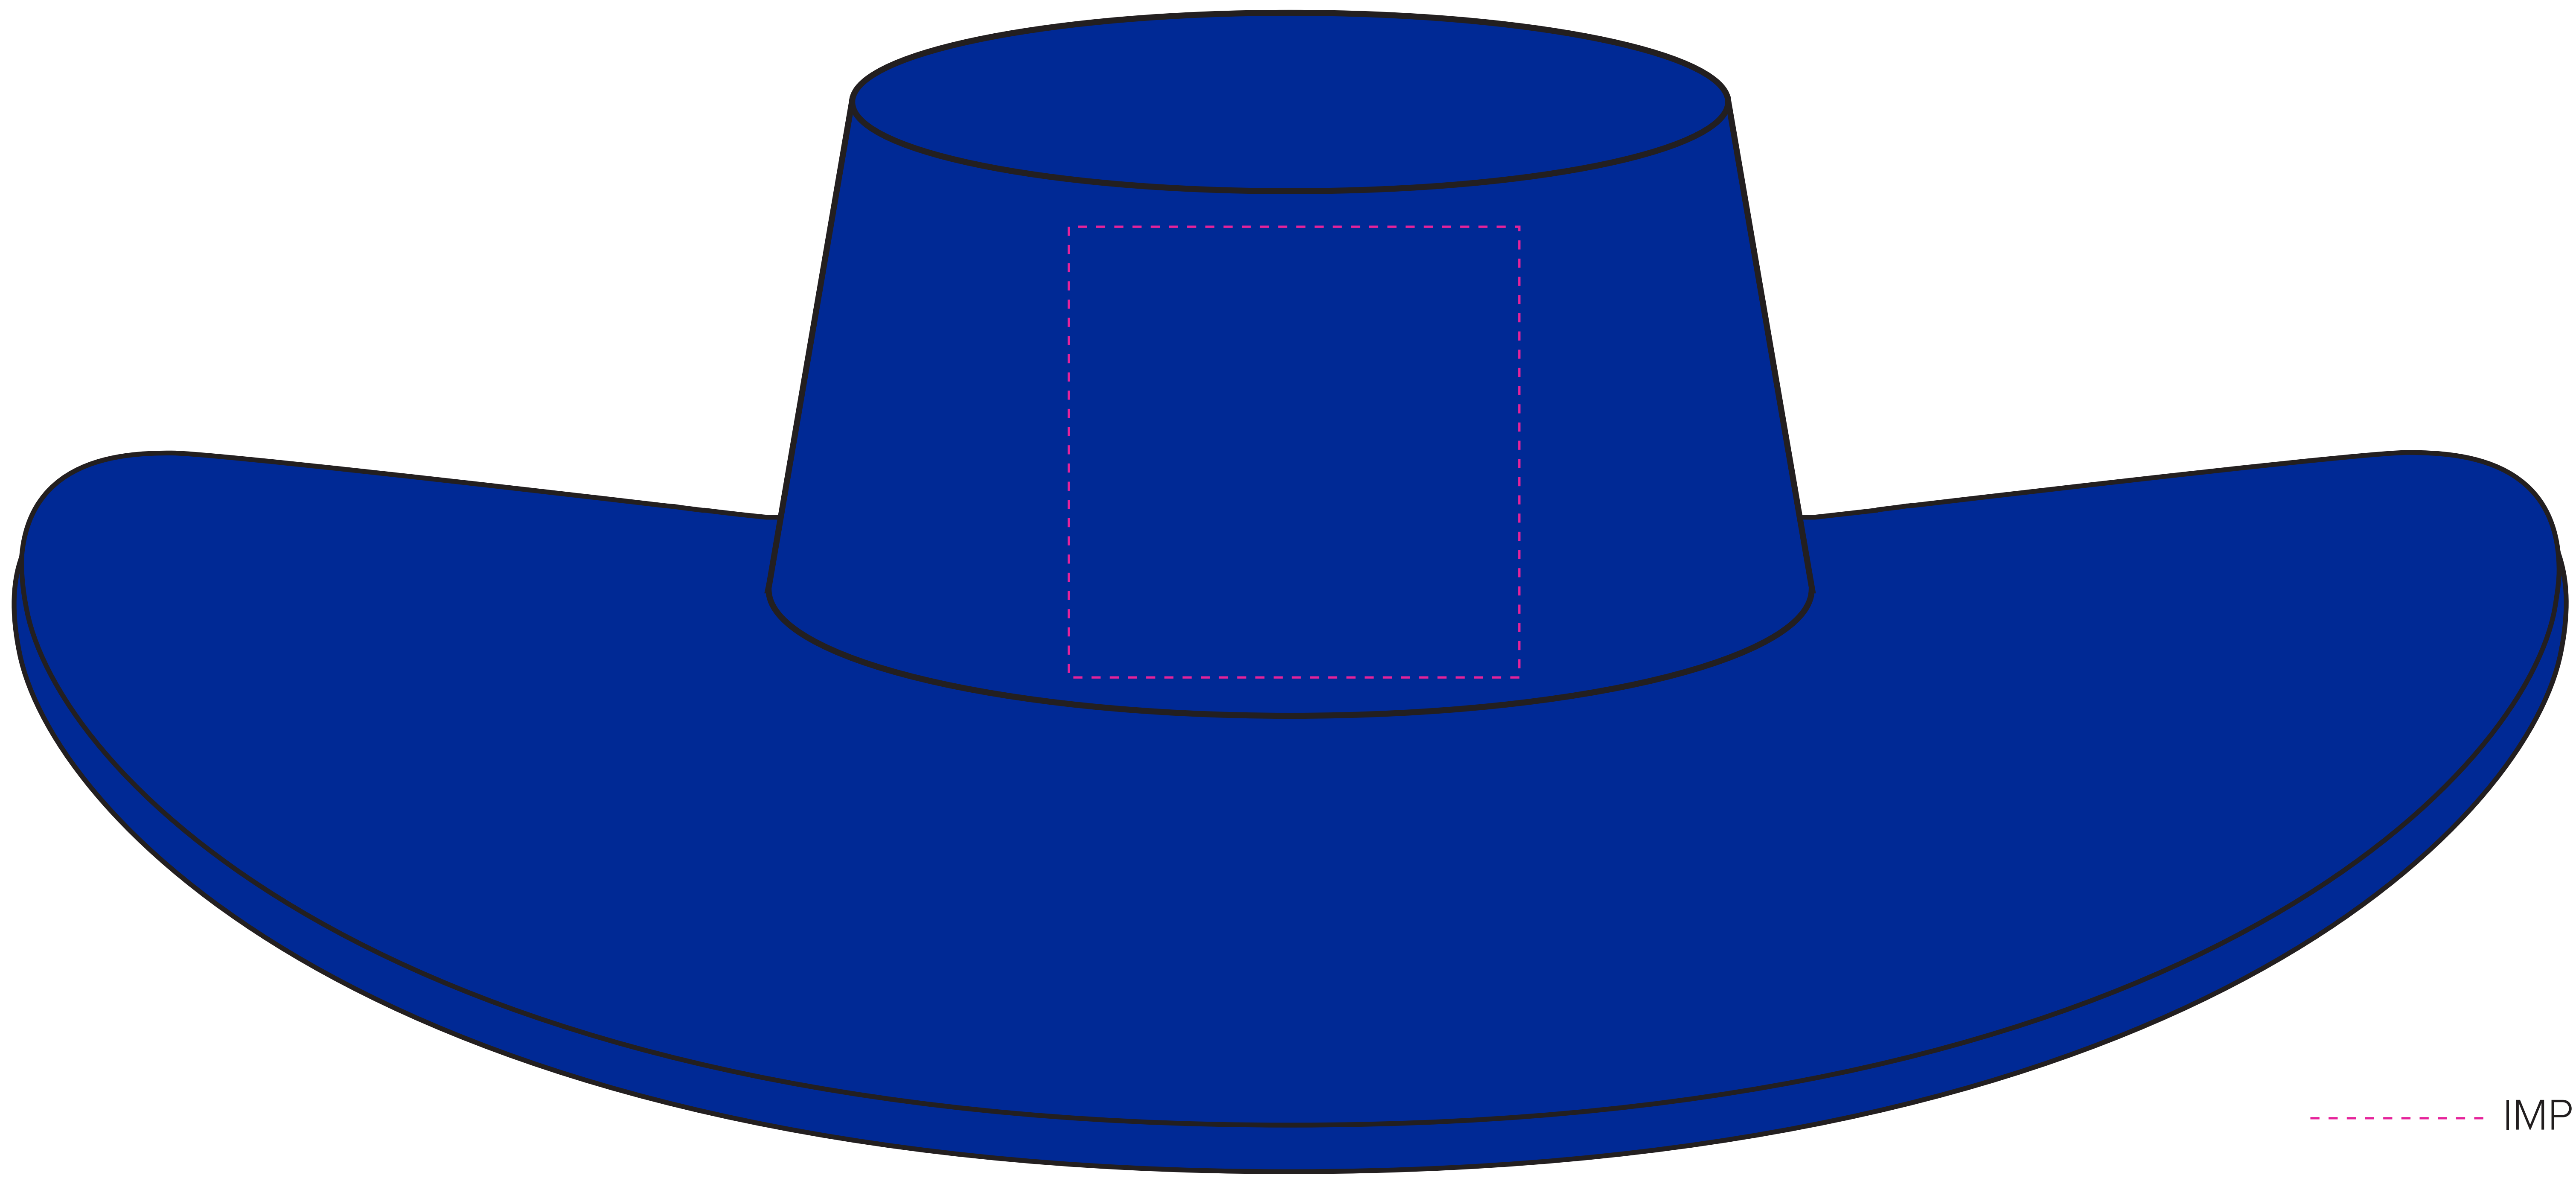

ORDER #:
PO #:
COLLAPSIBLE COWBOY HAT
SIZE: 14" x 14" x 3.5"
#CCB-250

STOCK MATERIAL COLORS:

- RED
- ORANGE
- YELLOW
- GREEN
- BLUE
- PURPLE
- WHITE
- BLACK

----- IMPRINT SIZE: 5.5" X 5.5"

IMPRINT COLORS (MAX 3 COLORS):

- PMS
- PMS
- PMS

Front

Back