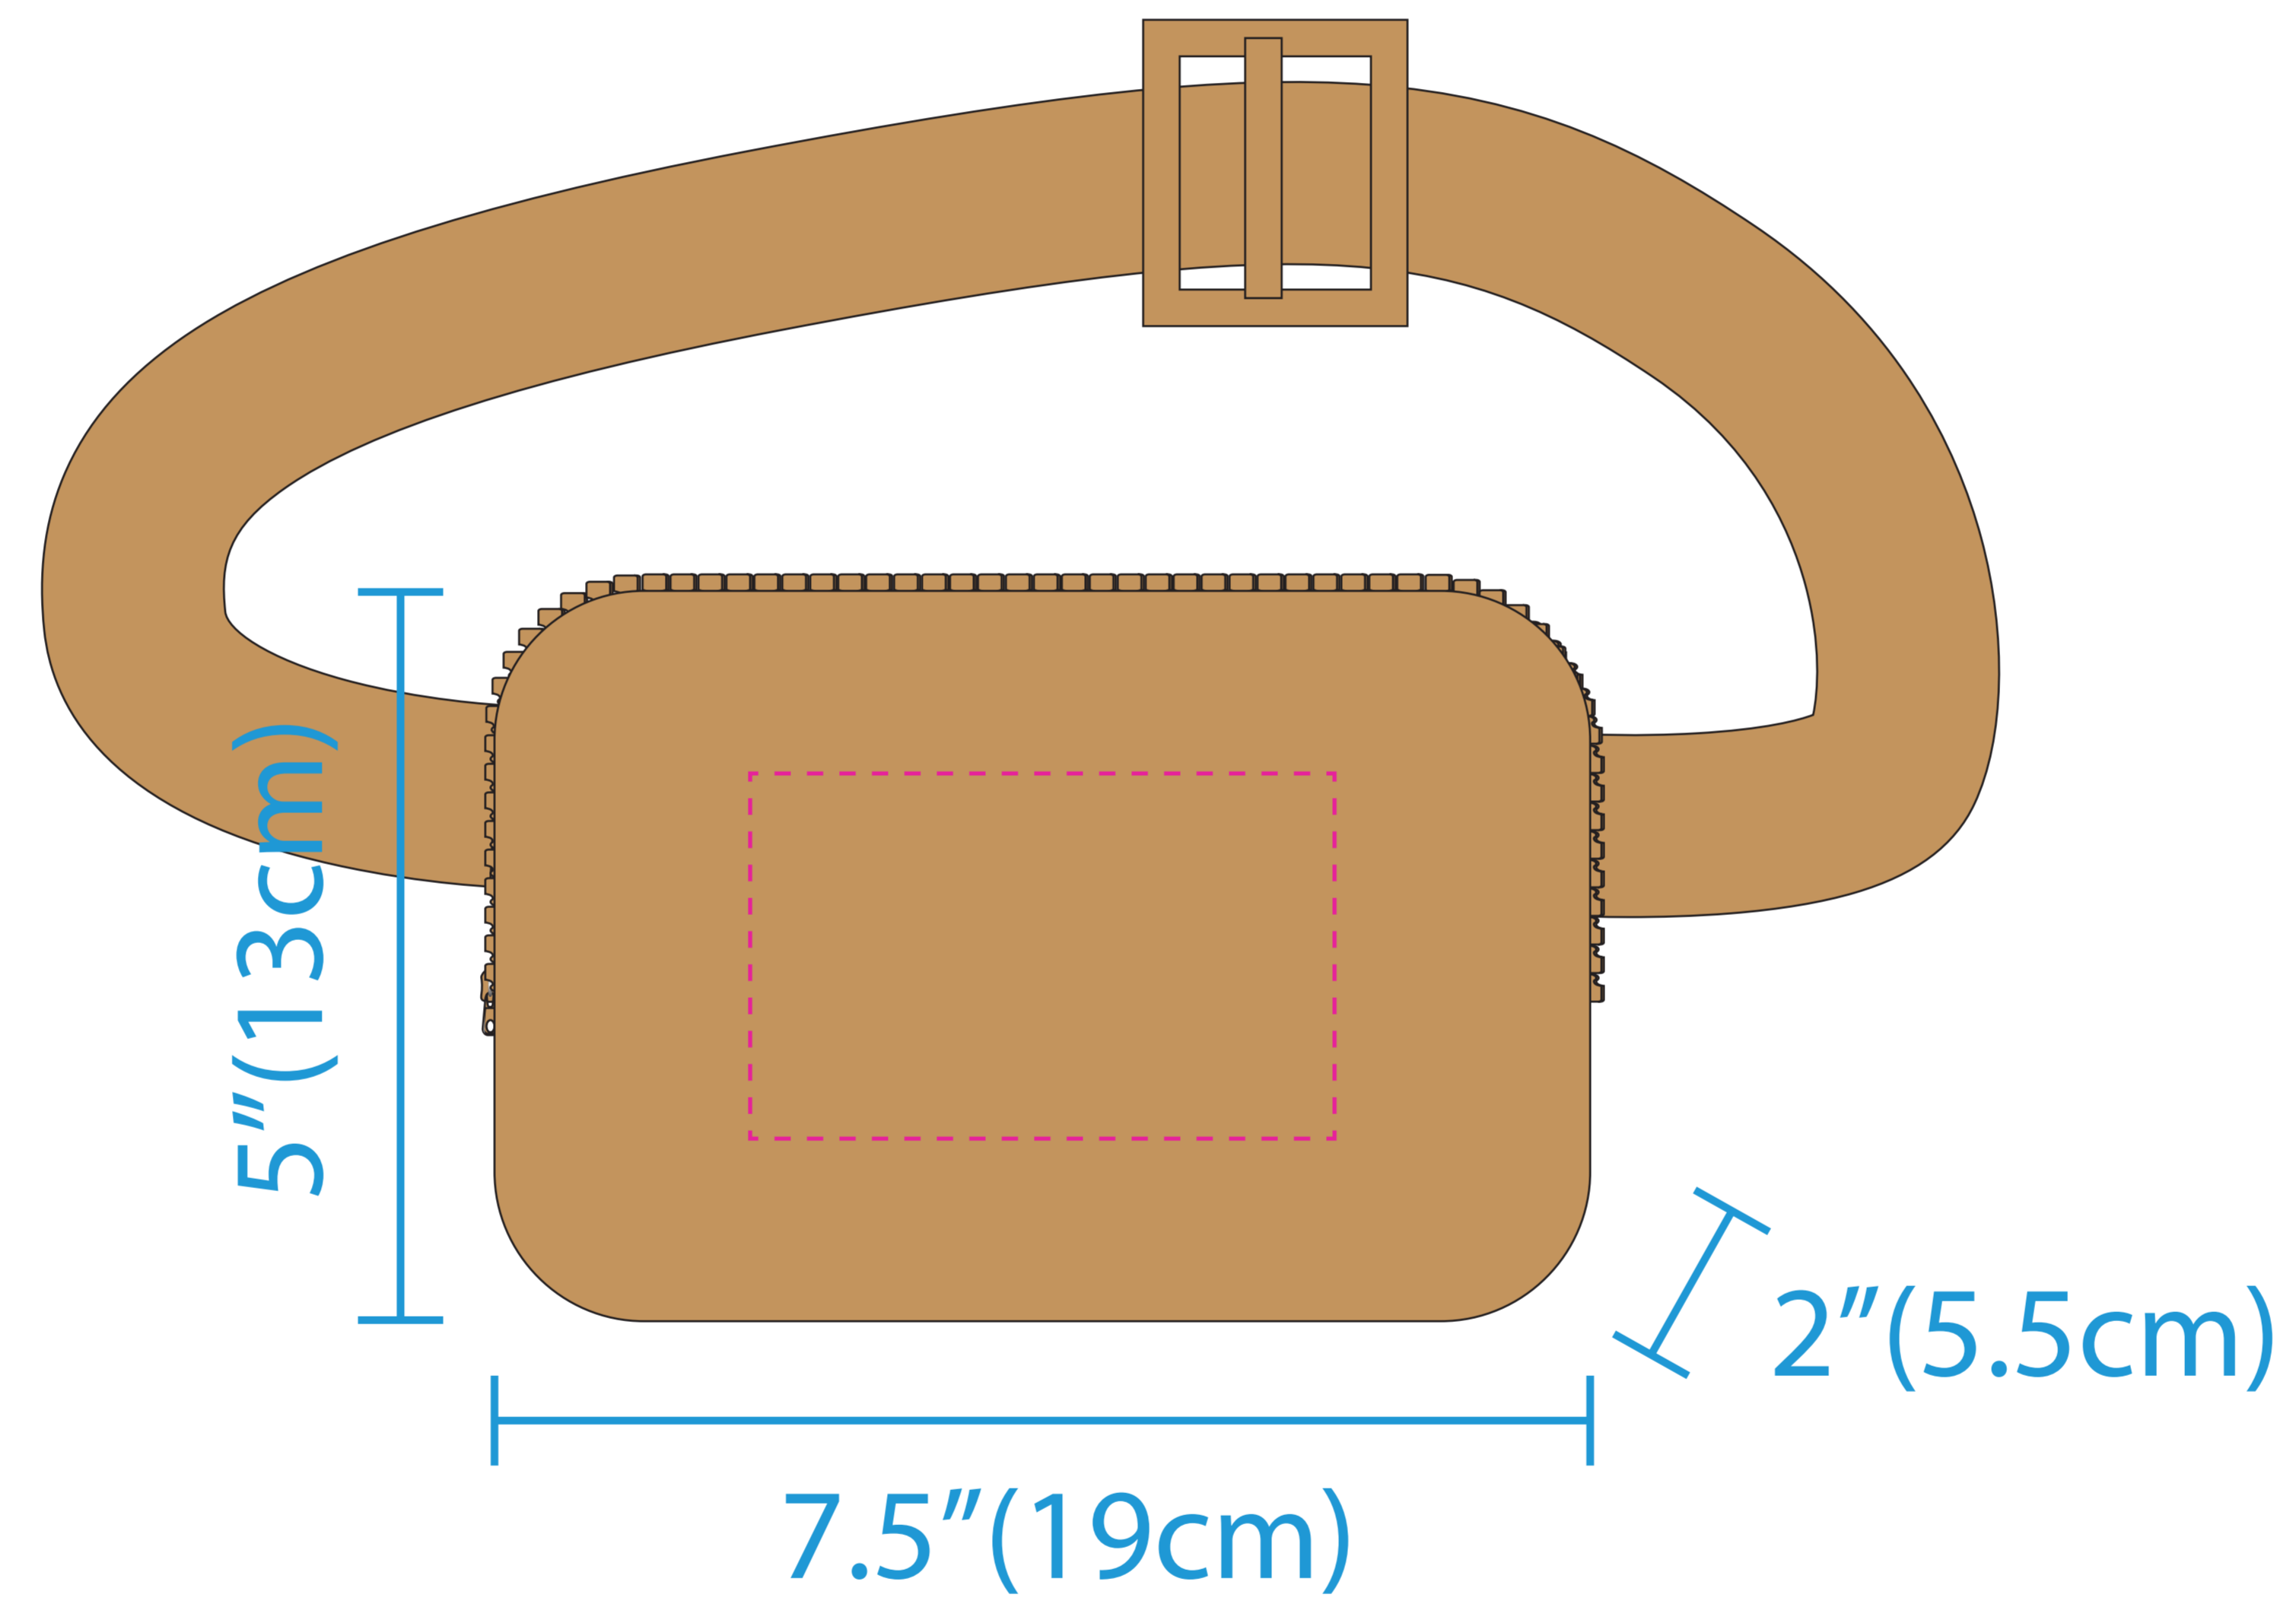

ORDER#

PO#

CROSS-BODY BAG (BASIC)

#CBB-250

SIZE: 7.5" X 2" X 5"

MATERIAL: 600D POLYESTER

IMPRINT: 1-2 SPOT COLORS/1 POSITION

PRODUCT COLORS:

PMS

IMPRINT COLOR:

PMS

Imprint Size:
4" wide x 2.5" tall