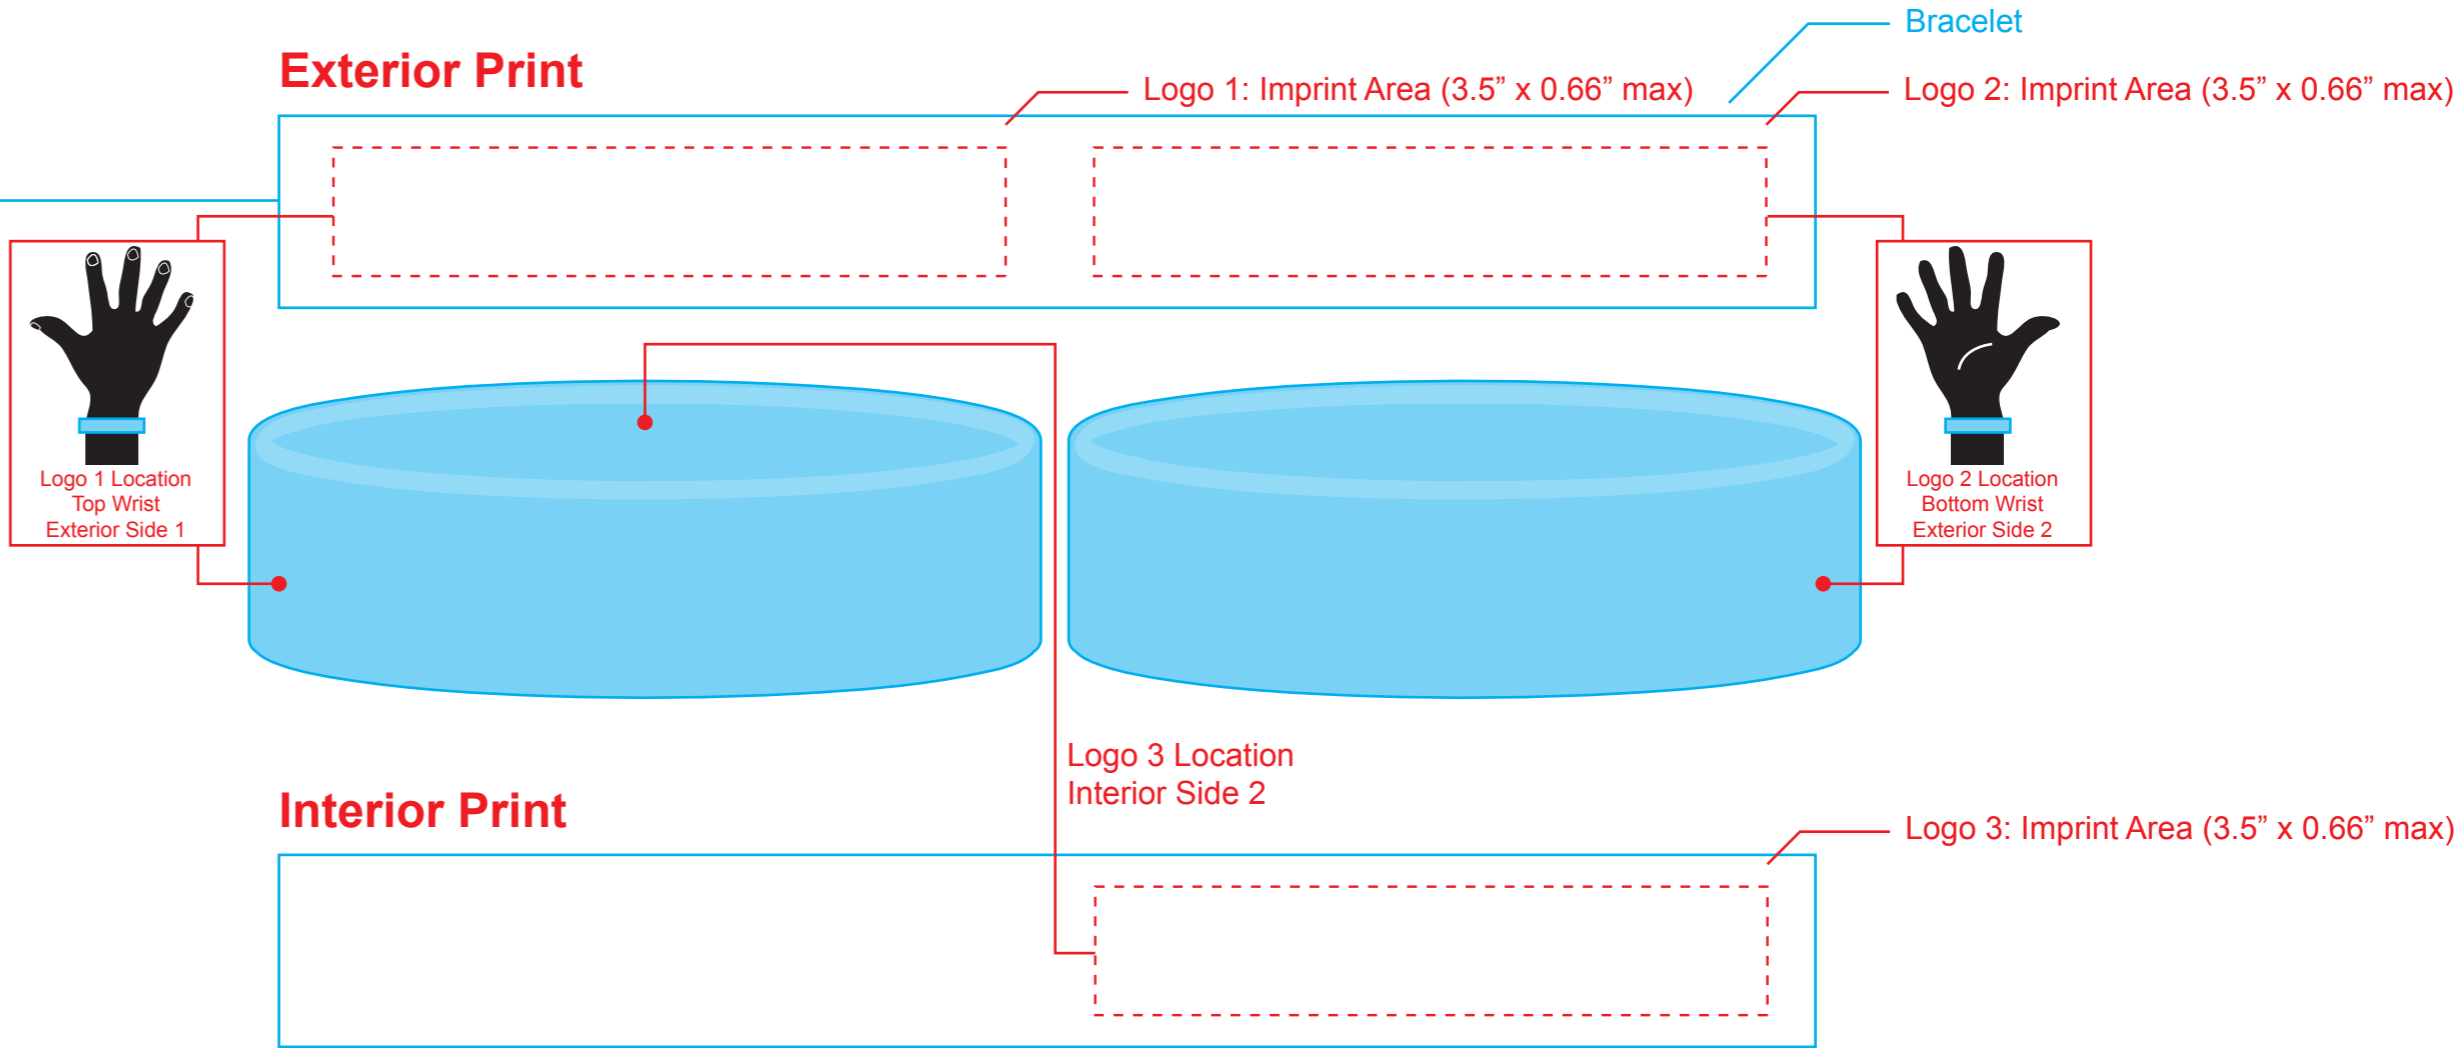

Product Material
Silicone

Product - Item #
Bracelets (1")

Quantity
INPUT DATA HERE

Packaging
Bulk

Imprint Method
Screenprint

Artwork Shown at 100%

The Art Proof is color specific, please refer to the PMS listed.
Dotted area represent the print area
Product Size: 8" x 1" (Adult Size)

Product & Imprint Color	
☐	PMS ??? (Bracelet)
☐	PMS ??? (Imprint)
☐	PMS
☐	PMS
☐	PMS
☐	PMS
☐	PMS
☐	PMS

ADDITIONAL OPTIONS

- ☐ Multicolor (Layer or Segment)
- ☐ Multicolor (Swirl, Tye Dye)
- ☐ Multicolor (Camo)
- ☐ Glow in the Dark
- ☐ UV Reactive