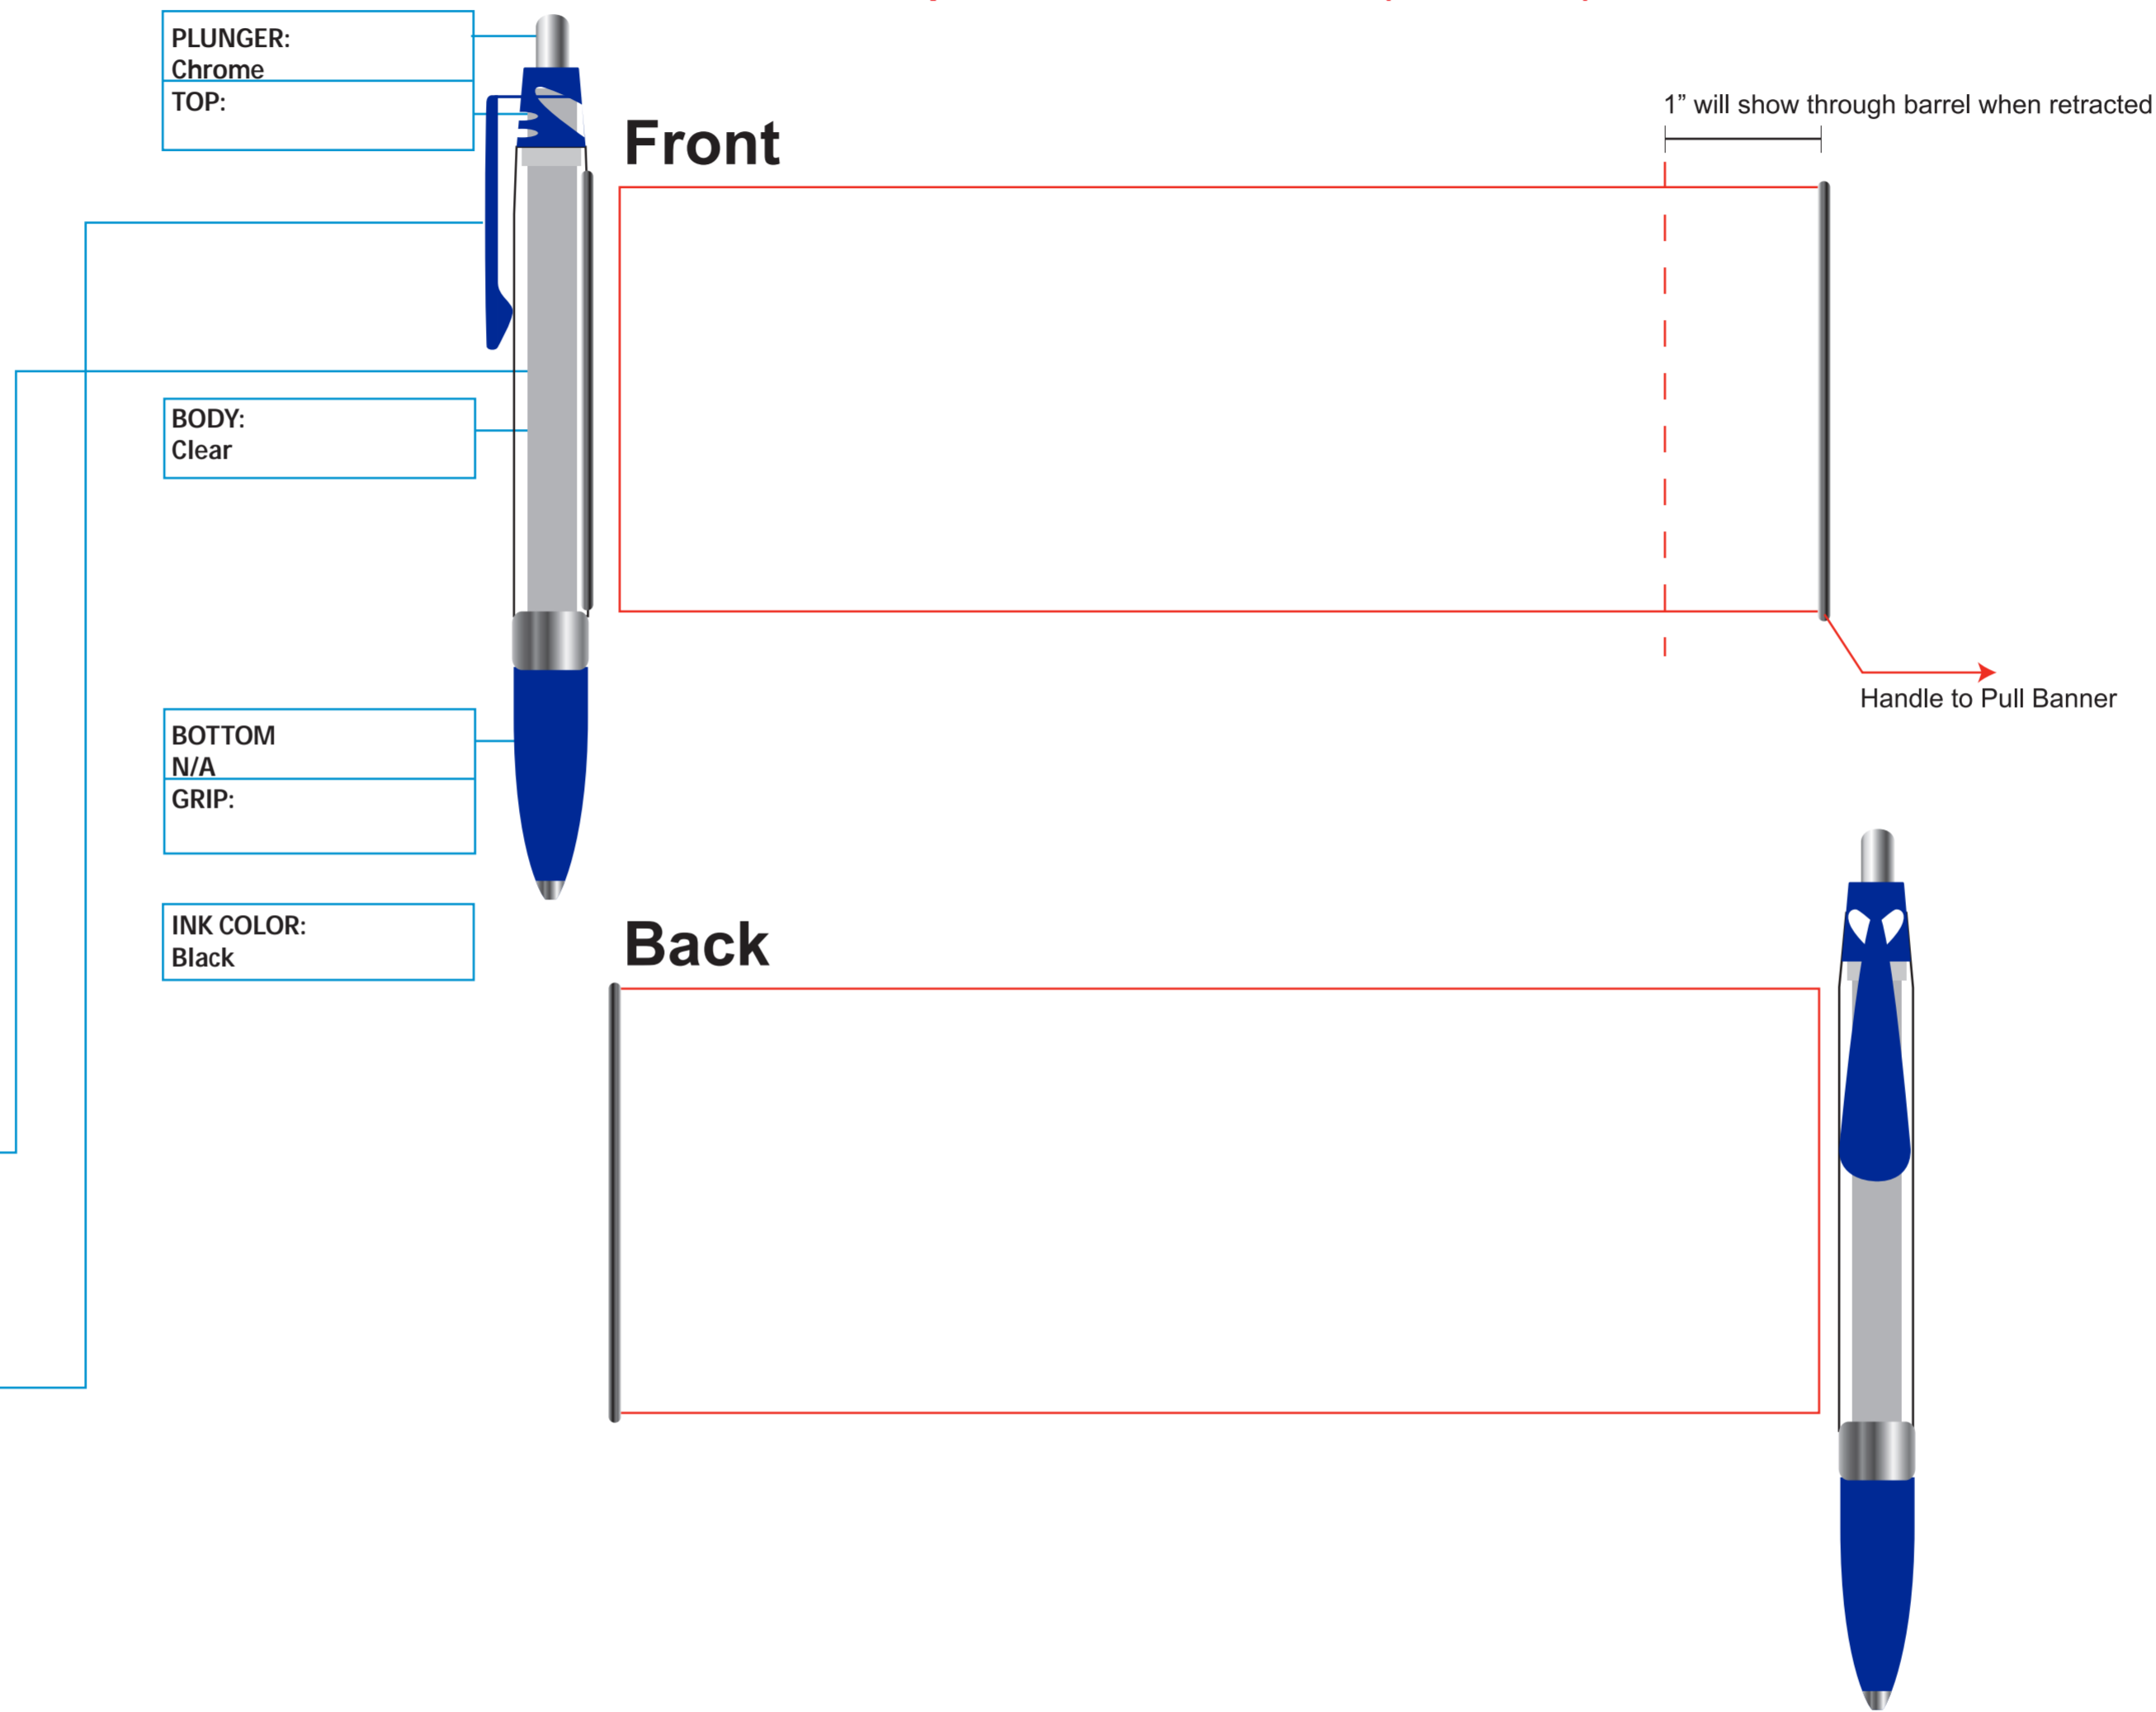

Barrel Imprint Area

2" x 1/2"

Clip Imprint Area

1" x 1/2"

Artwork Shown at 100%

The Art Proof is color specific, please refer to the PMS listed.

Product Size: 7.59" x 2.67"

Imprint Size: 7.59" x 2.67" (Full Bleed)