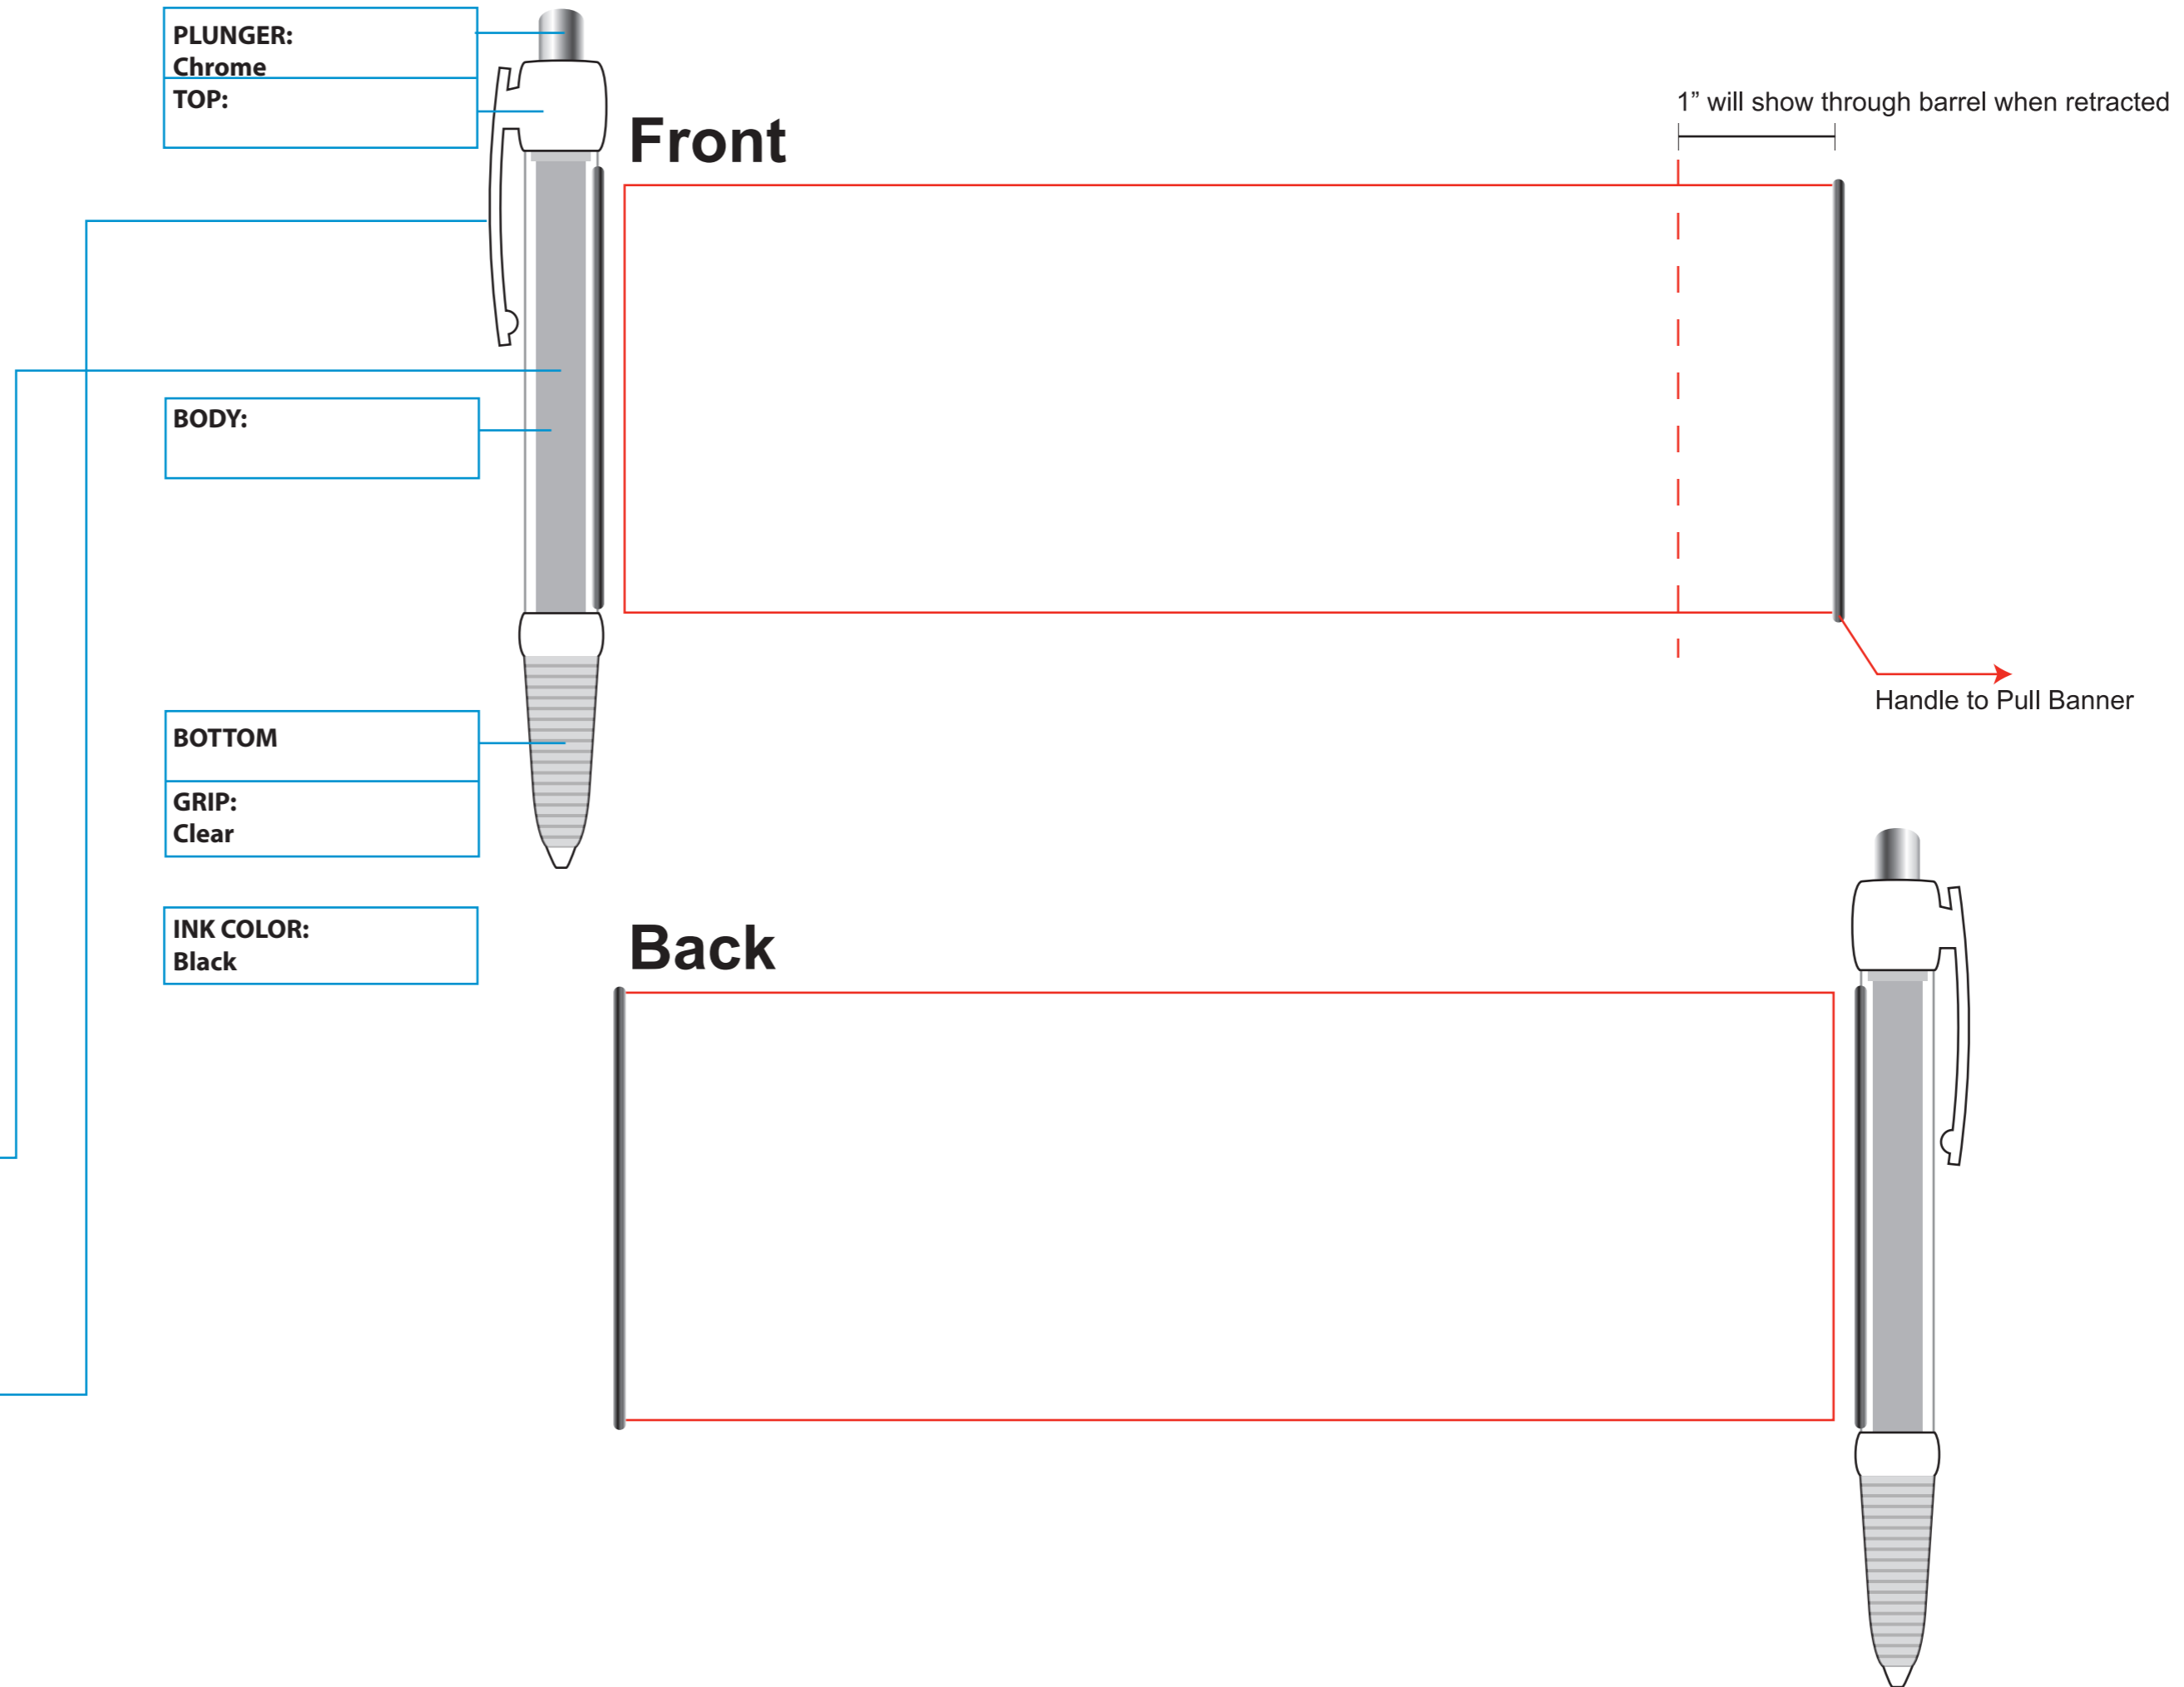

Product Material
Plastic, Metal Spring,
Laminated Paper

Quantity
INPUT DATA HERE

Packaging
Plastic Sleeved

Imprint Method
CMYK

Standard Product Colors

- Red (translucent)
- Orange (translucent)
- Yellow (translucent)
- Blue (translucent)
- Lime Green (translucent)
- Light Purple (translucent)
- Dark Purple (translucent)
- Orange
- Green
- Blue
- White
- Light Blue
- Purple
- Black
- Red

ADDITIONAL OPTIONS

- Custom Trim/Barrel Color
- Clip Imprint - N/A
- Barrel Imprint - PMS

Barrel Imprint Area

2" x 1/2"

Clip Imprint Area

N/A for this Model

Artwork Shown at 100%

The Art Proof is color specific, please refer to the PMS listed.

Product Size: 7.59" x 2.67"

Imprint Size: 7.59" x 2.67" (Full Bleed)

ADDITIONAL NOTES

N/A