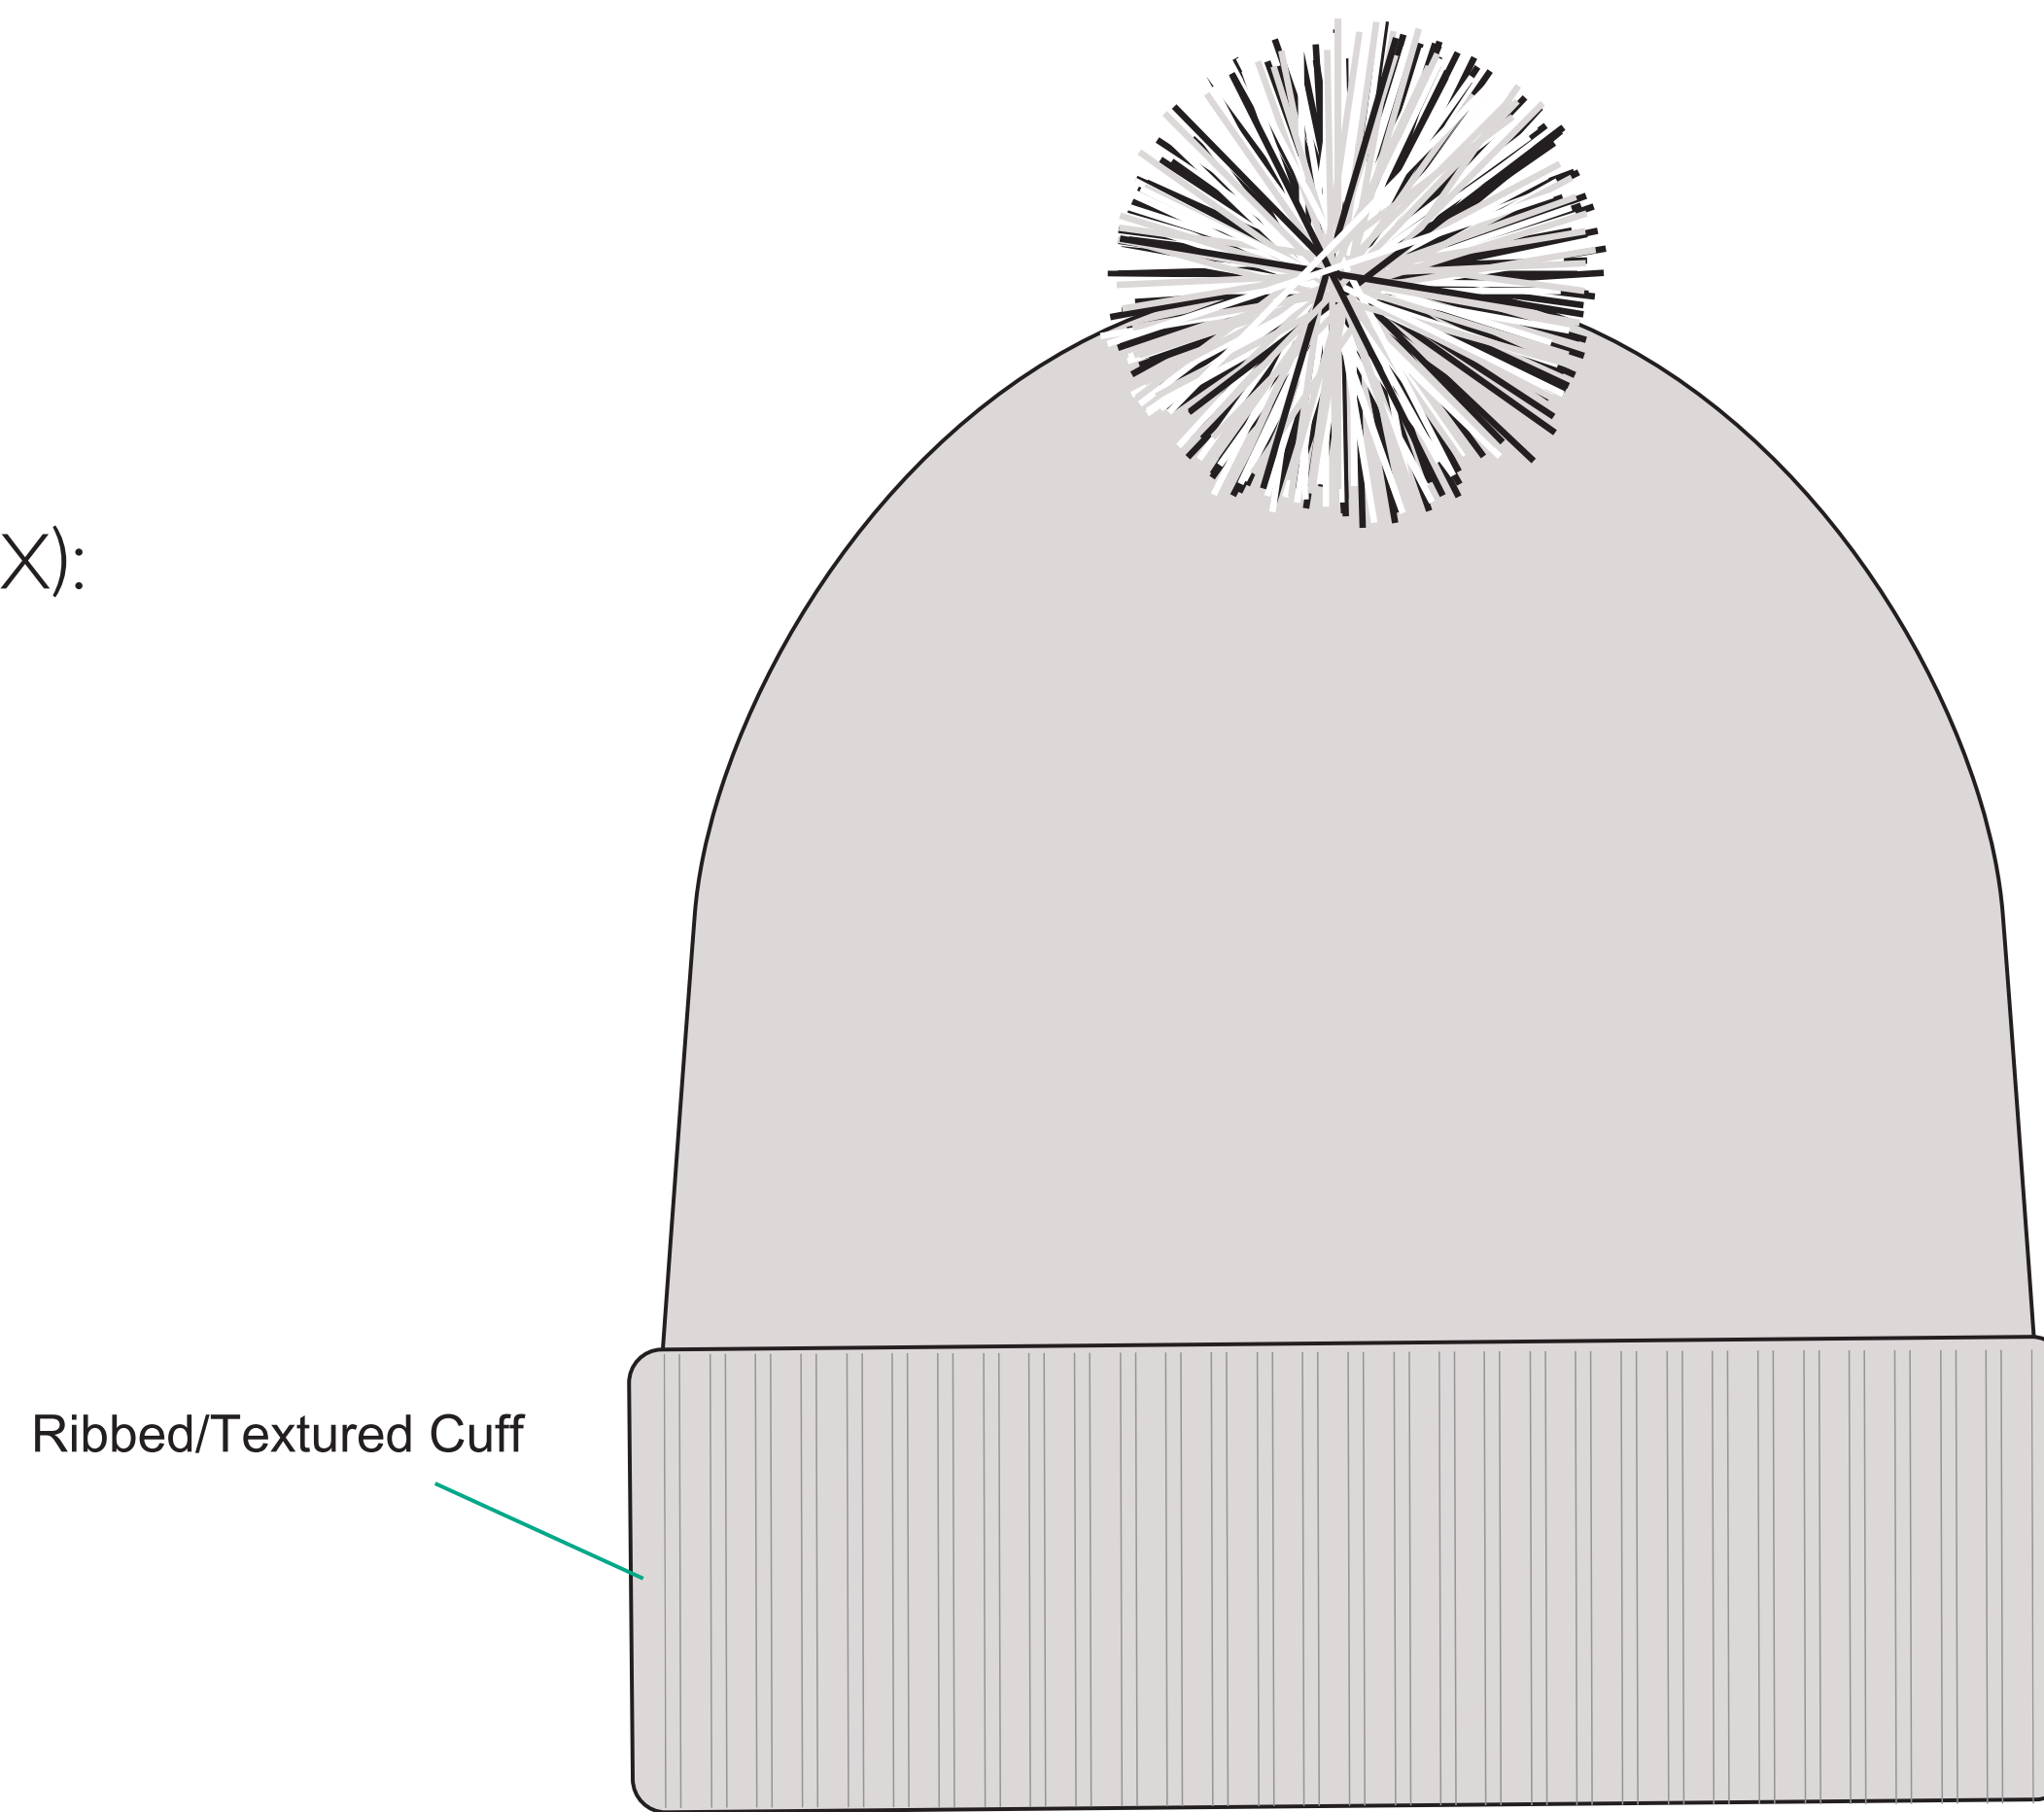

**ORDER #:**

**PO #:**

**EXTRA THICK PREMIUM FLIP UP RETRO BEANIE W/ POMPOM**

#BN-400CP

SIZE: LARGE CONSTRUCTION, 6 PANEL

MATERIAL: 100% ACRYLIC

BEANIE COLORS:

PMS

PMS

PMS

POM COLORS (3 COLORS MAX):

PMS

PMS

PMS

Side 1

Side 2