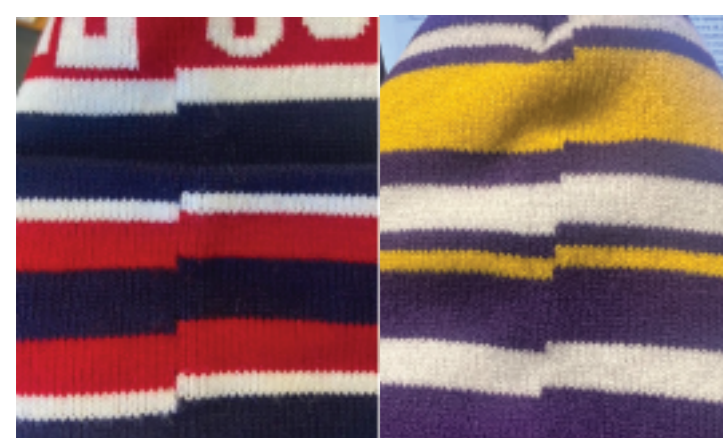

**ORDER #:**

**PO #:**

**KNIT BEANIE W/ POMPOM TOP (HD KNIT)**

#BN-100

SIZE: STANDARD ADULT (ONE SIZE FITS ALL)

MATERIAL: 95% ACRYLIC + 5% SPANDEX X-SERIAL

BEANIE COLORS:

PMS

PMS

PMS

POM COLORS (3 COLORS MAX):

PMS

PMS

PMS

**Disclaimer for striped designs:**  
Stripes cannot line up perfectly all the way around.  
There needs to be a stepped area across the seam  
where the lines meet and the beanie is sewn together.