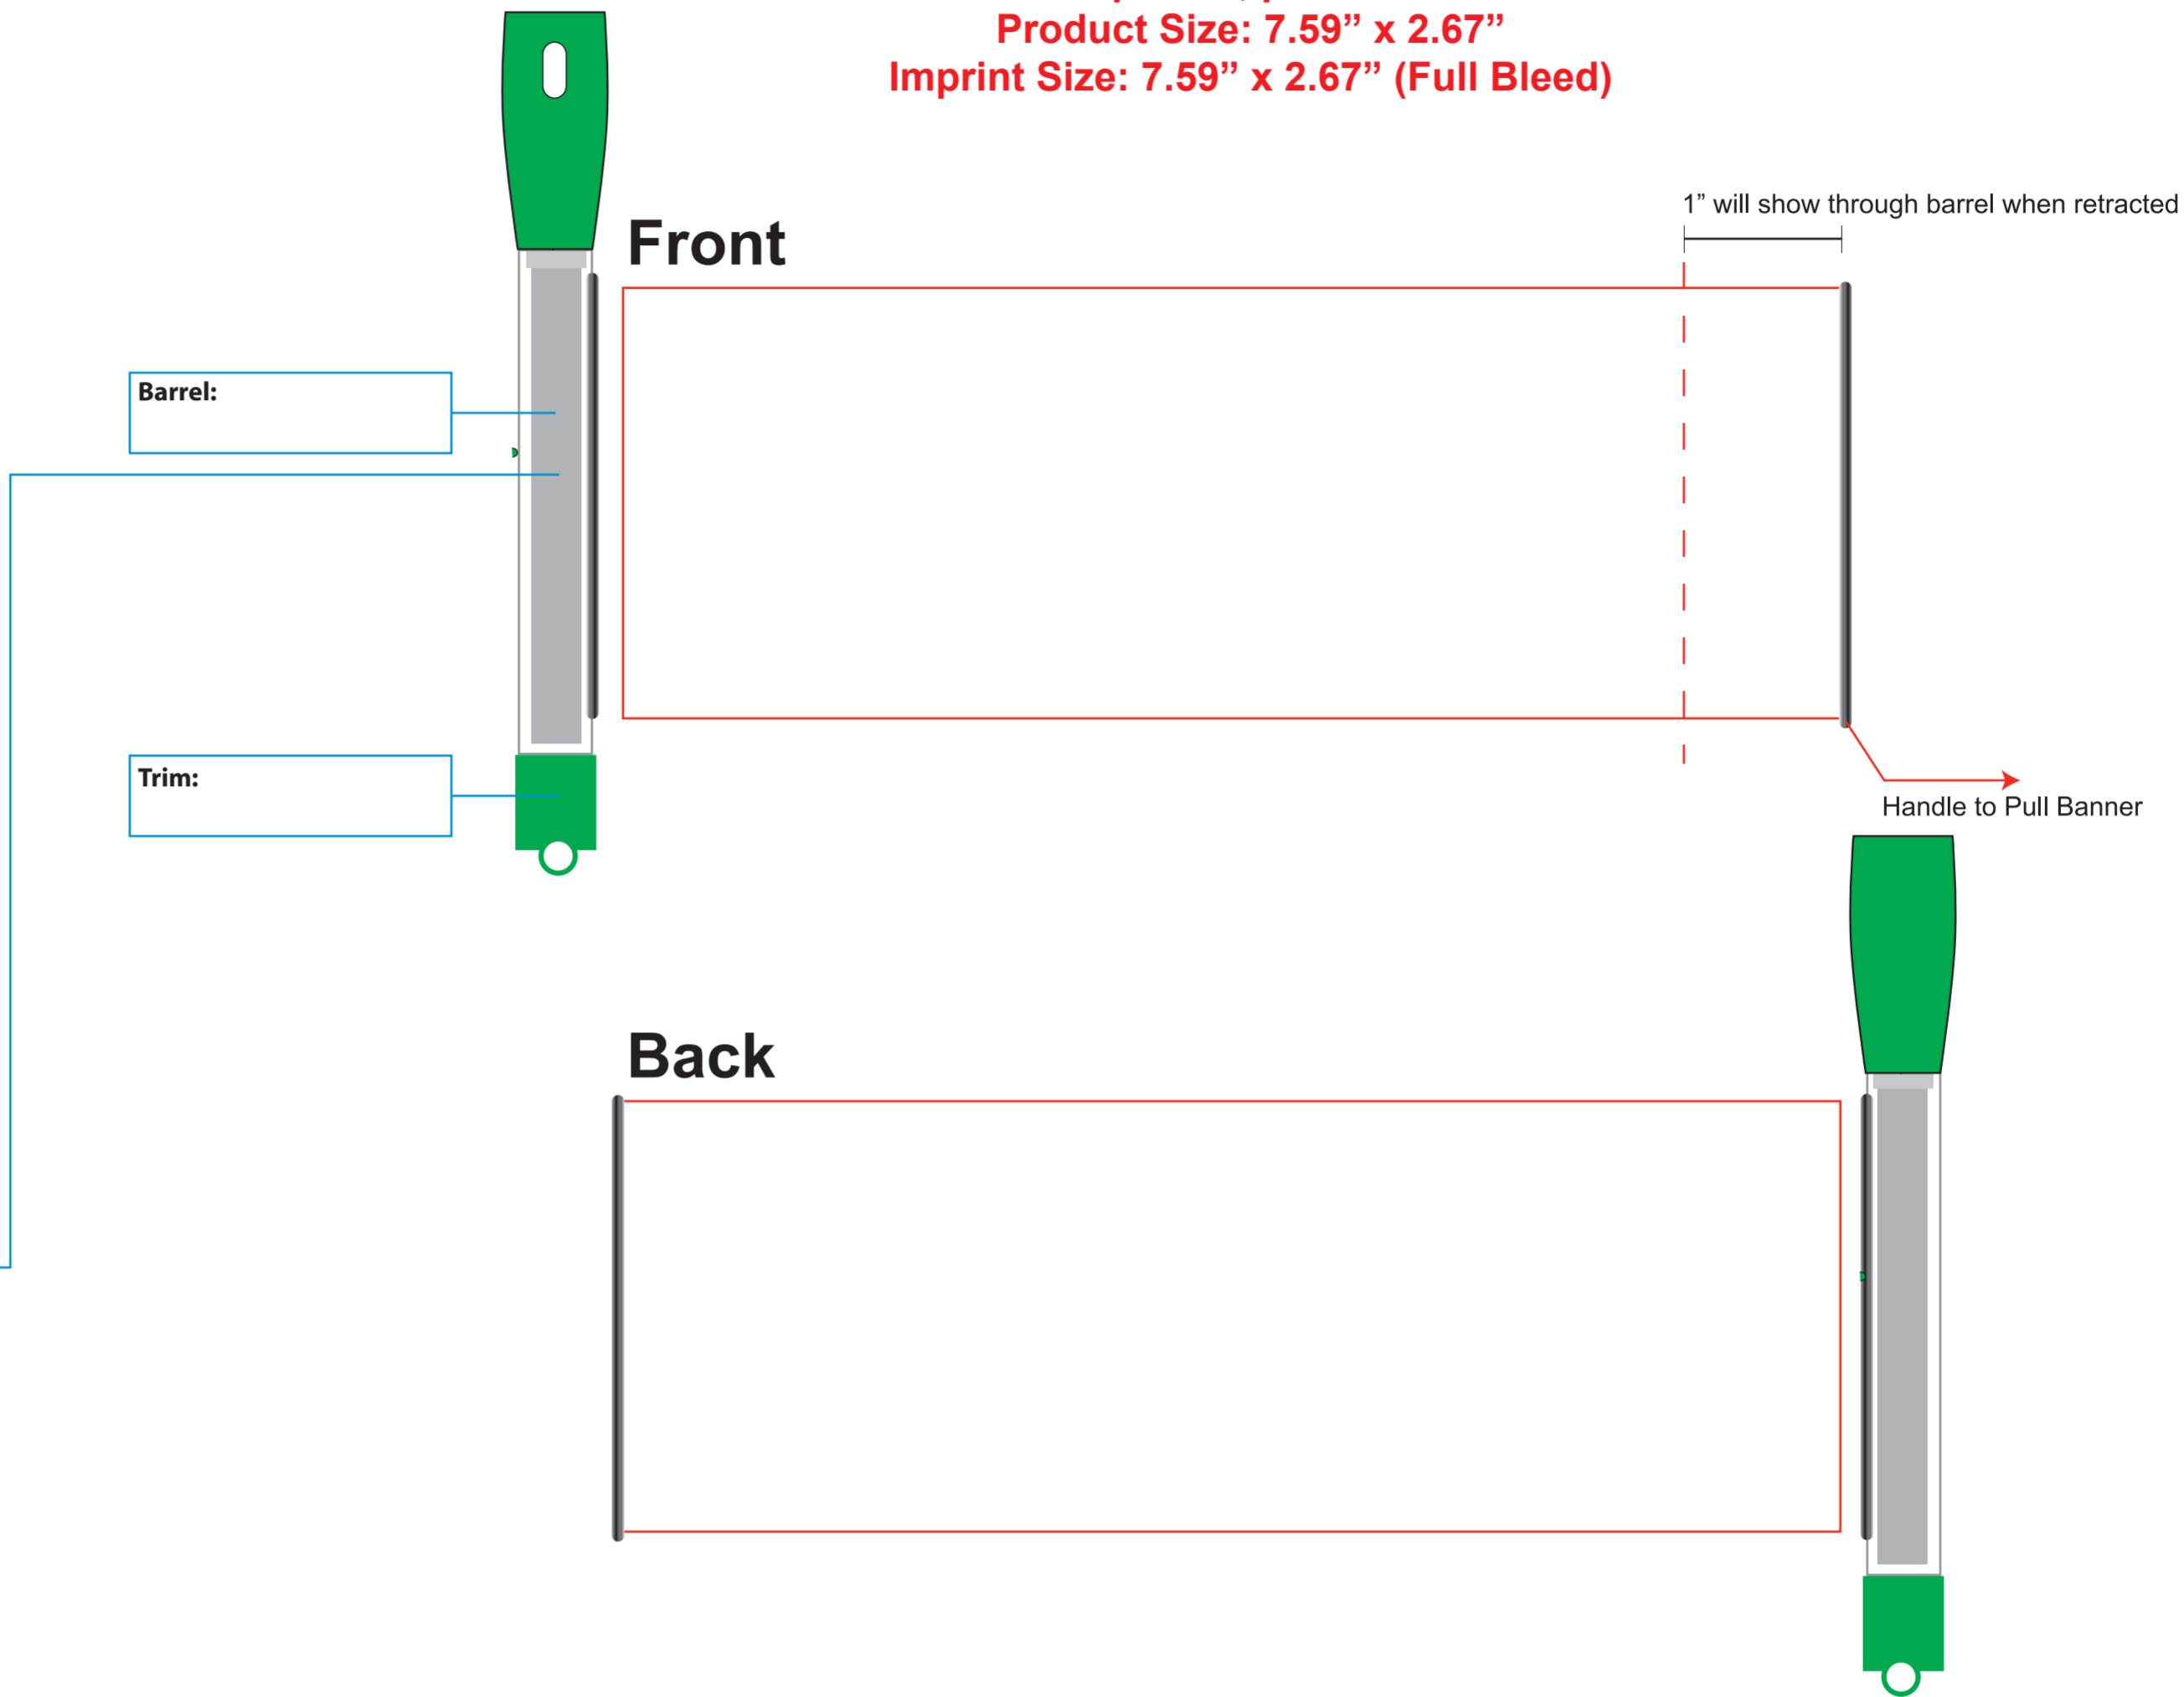

BamBams Order #
INPUT DATA HERE
Customer Reference #
INPUT DATA HERE

Product Material
**Plastic, Metal Spring,
Laminated Paper**

Product - Item #
**BannerKeychain
BKEY-102**

Quantity
INPUT DATA HERE

Packaging
Plastic Sleeved

Imprint Method
CMYK

Artwork Shown at 100%

The Art Proof is color specific, please refer to the PMS listed.

Product Size: 7.59" x 2.67"

Imprint Size: 7.59" x 2.67" (Full Bleed)

Standard Product Colors

- Factory Green
- Factory Red
- Factory Navy Blue
- Factory Yellow
- Factory Light Blue

ADDITIONAL OPTIONS

- Custom Trim/Barrel Color
- Barrel Imprint - PMS

Barrel Imprint Area

2" x 1/2"

ADDITIONAL NOTES

N/A

TO APPROVE THIS PROOF PLEASE SIGN AND EMAIL OR FAX BACK TO US.

Please be sure that this virtual proof represents exactly what you ordered before approval. It is necessary to check the colors, layouts, instructions, and finishing details - including applicable attachments, changes of colors, etc. We will only accept responsibility on claims where the product does not match the approved artwork proof. Any approval by email will be considered as a signed approval below.