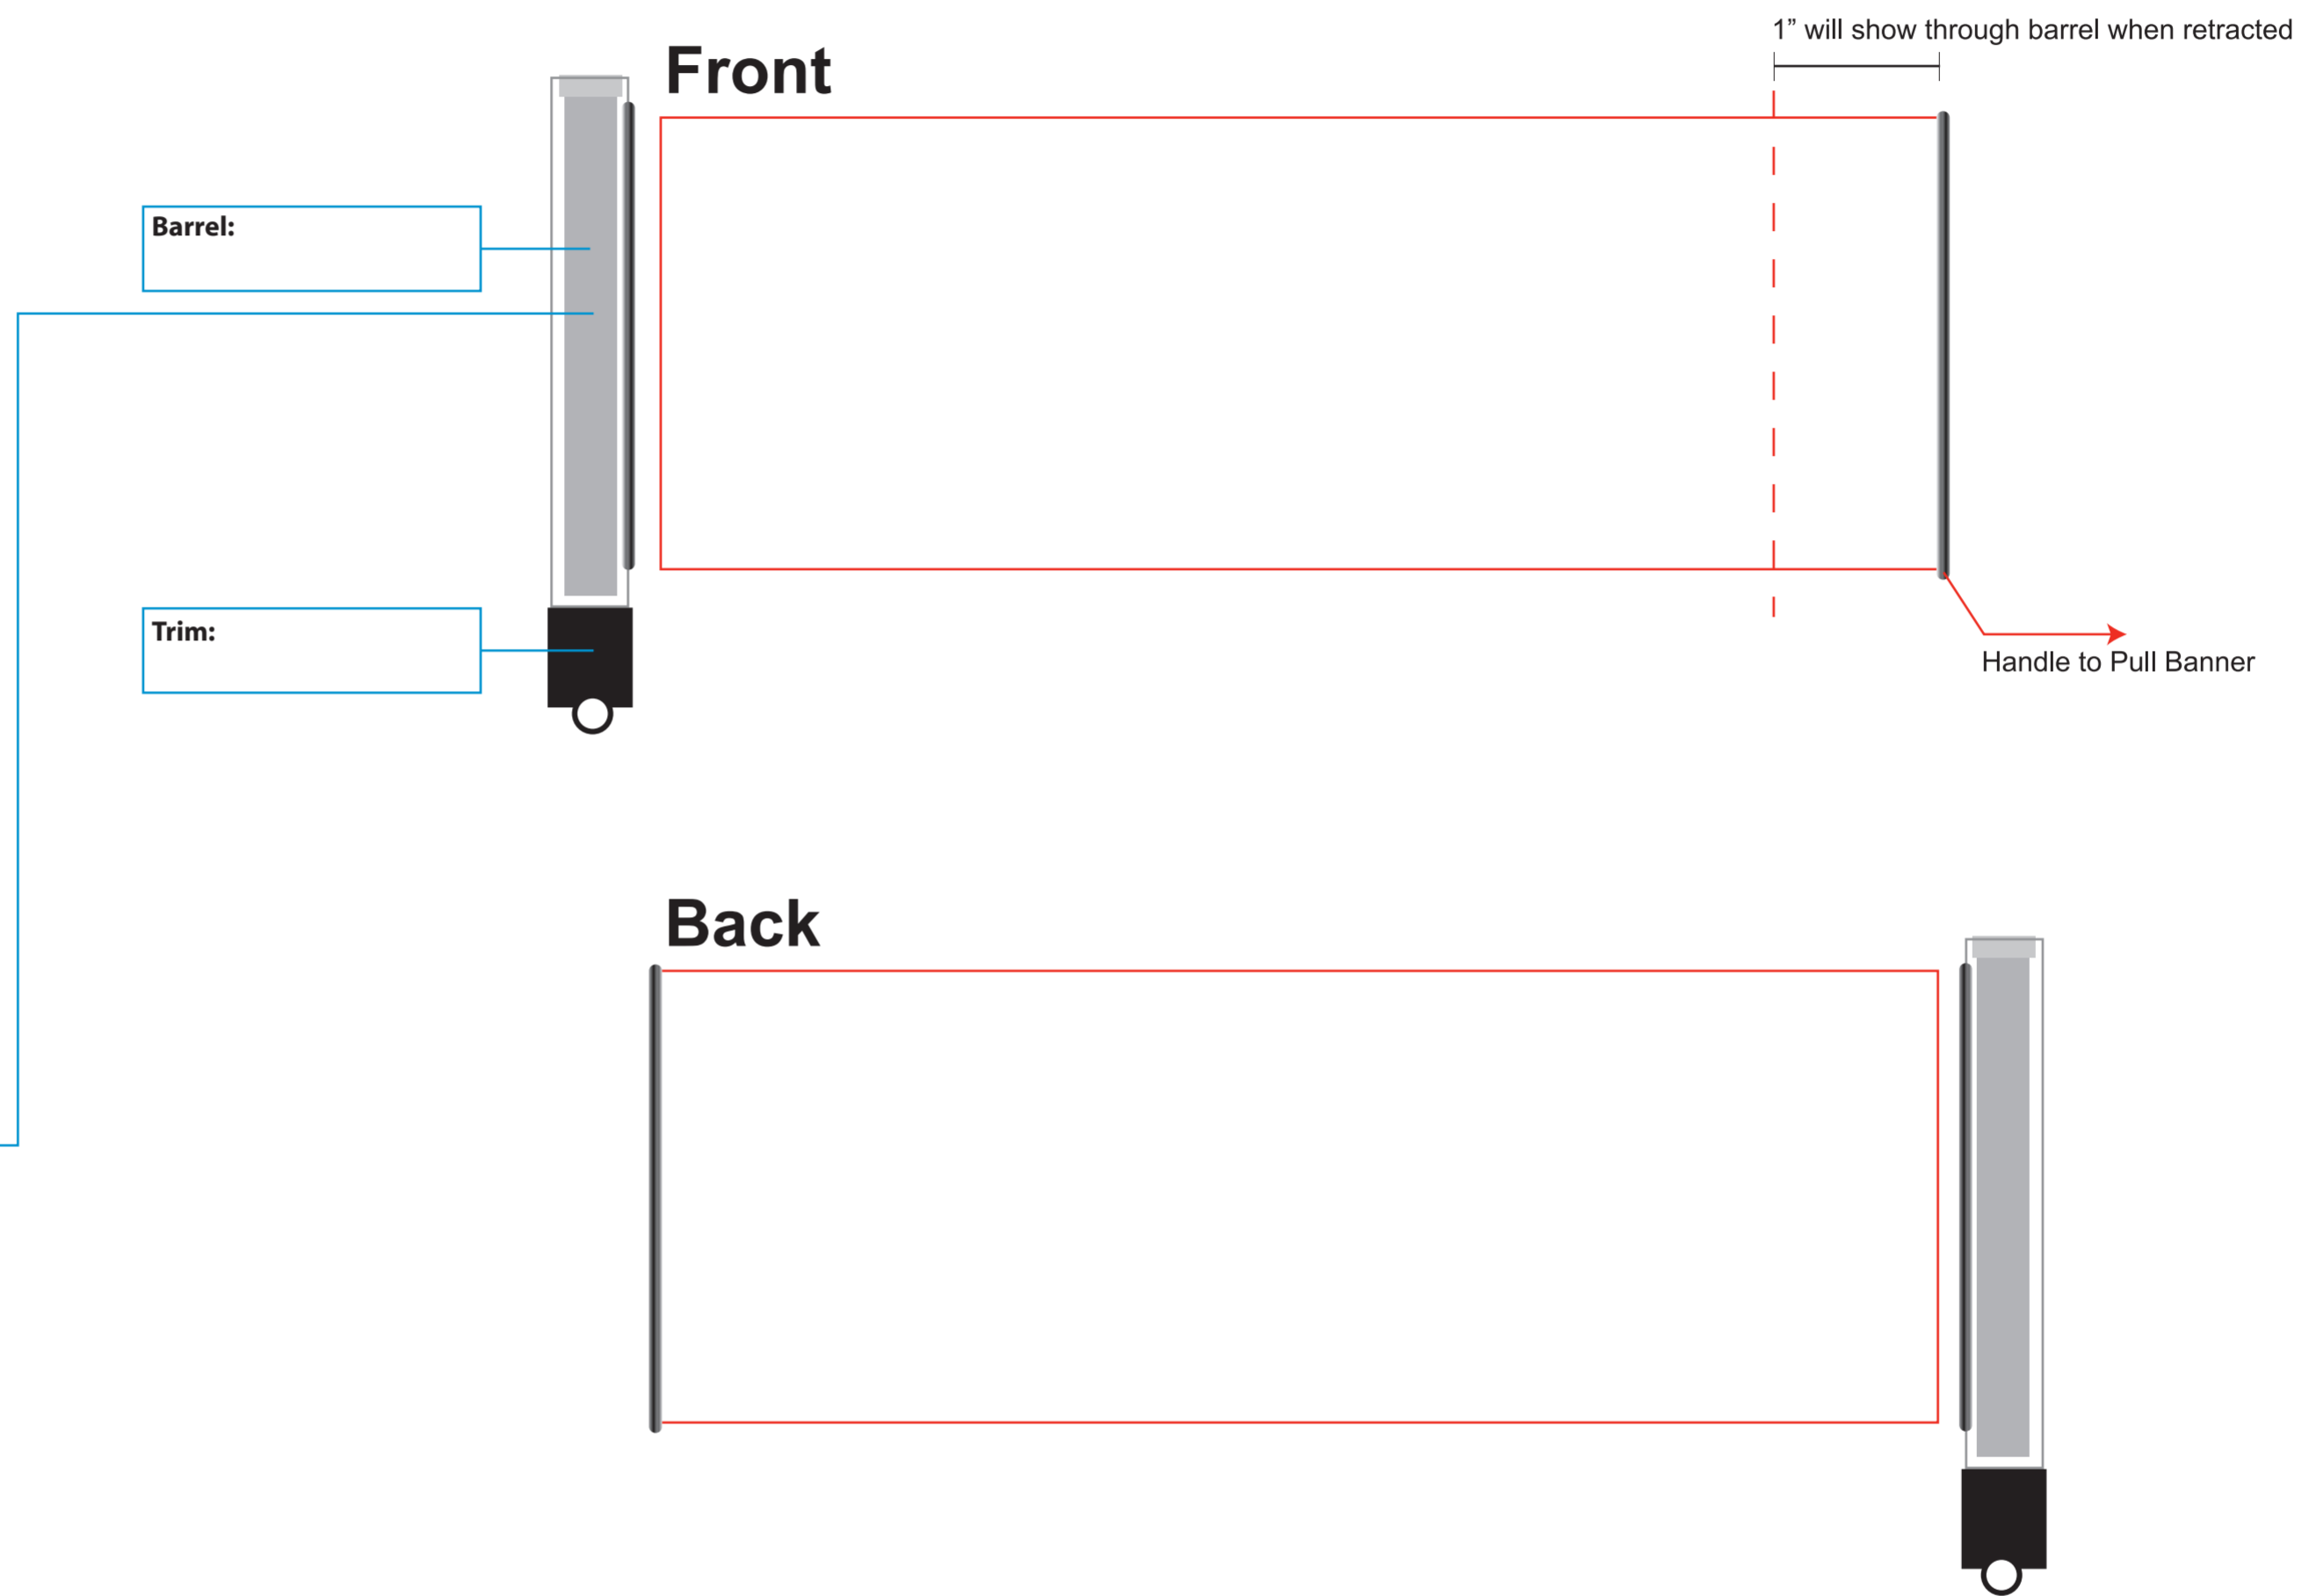

Imprint Method
CMYK

Artwork Shown at 100%

The Art Proof is color specific, please refer to the PMS listed.

Product Size: 7.59" x 2.67"

Imprint Size: 7.59" x 2.67" (Full Bleed)

Standard Product Colors

- Factory Green
- Factory Red
- Factory Navy Blue
- Factory Yellow
- Factory Black
- Factory Silver

ADDITIONAL OPTIONS

- Custom Trim/Barrel Color
- Barrel Imprint - PMS

Barrel Imprint Area

2" x 1/2"

ADDITIONAL NOTES

N/A

TO APPROVE THIS PROOF PLEASE SIGN AND EMAIL OR FAX BACK TO US.

Please be sure that this virtual proof represents exactly what you ordered before approval. It is necessary to check the colors, layouts, instructions, and finishing details - including applicable attachments, changes of colors, etc. We will only accept responsibility on claims where the product does not match the approved artwork proof. Any approval by email will be considered as a signed approval below.