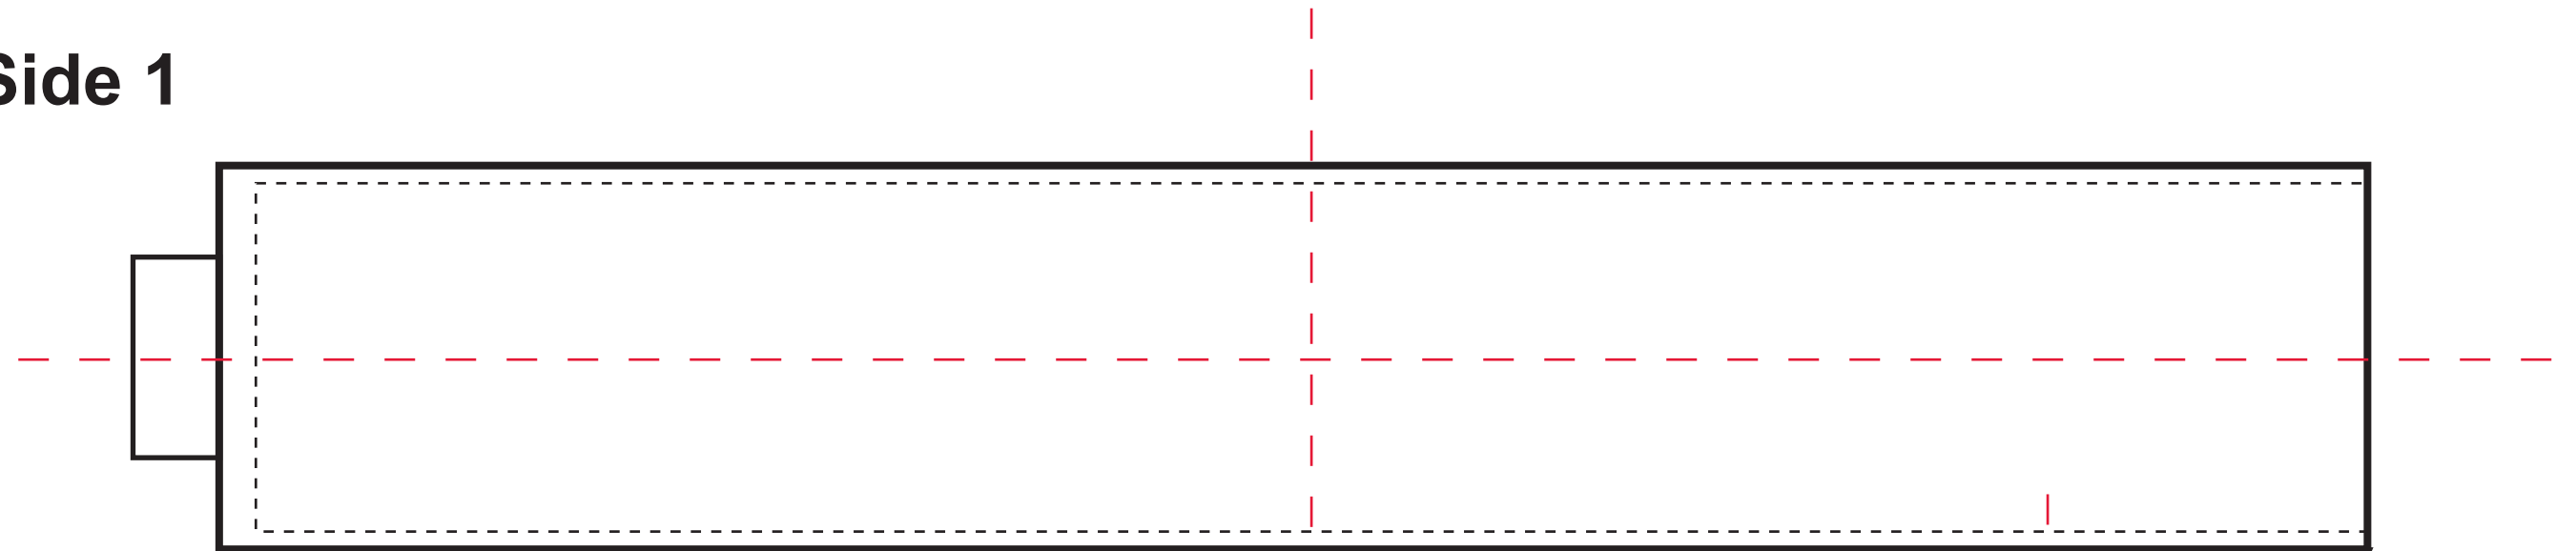

Order #:

Cust PO:

Model #: BF-102 - BamFlag - Pennant

Quantity:

Print Method: Gravure

Packaging:

Side 1 - Colors (4 Colors max)

PMS

Additional Options / Production Notes

N/A

Artwork Shown at 50%

Artwork is color specific, please refer to the PMS listed.

Dotted area represent the print area for non-full bleed BamBams.

Side 1

Side 2

Please Sign and Date for Approval