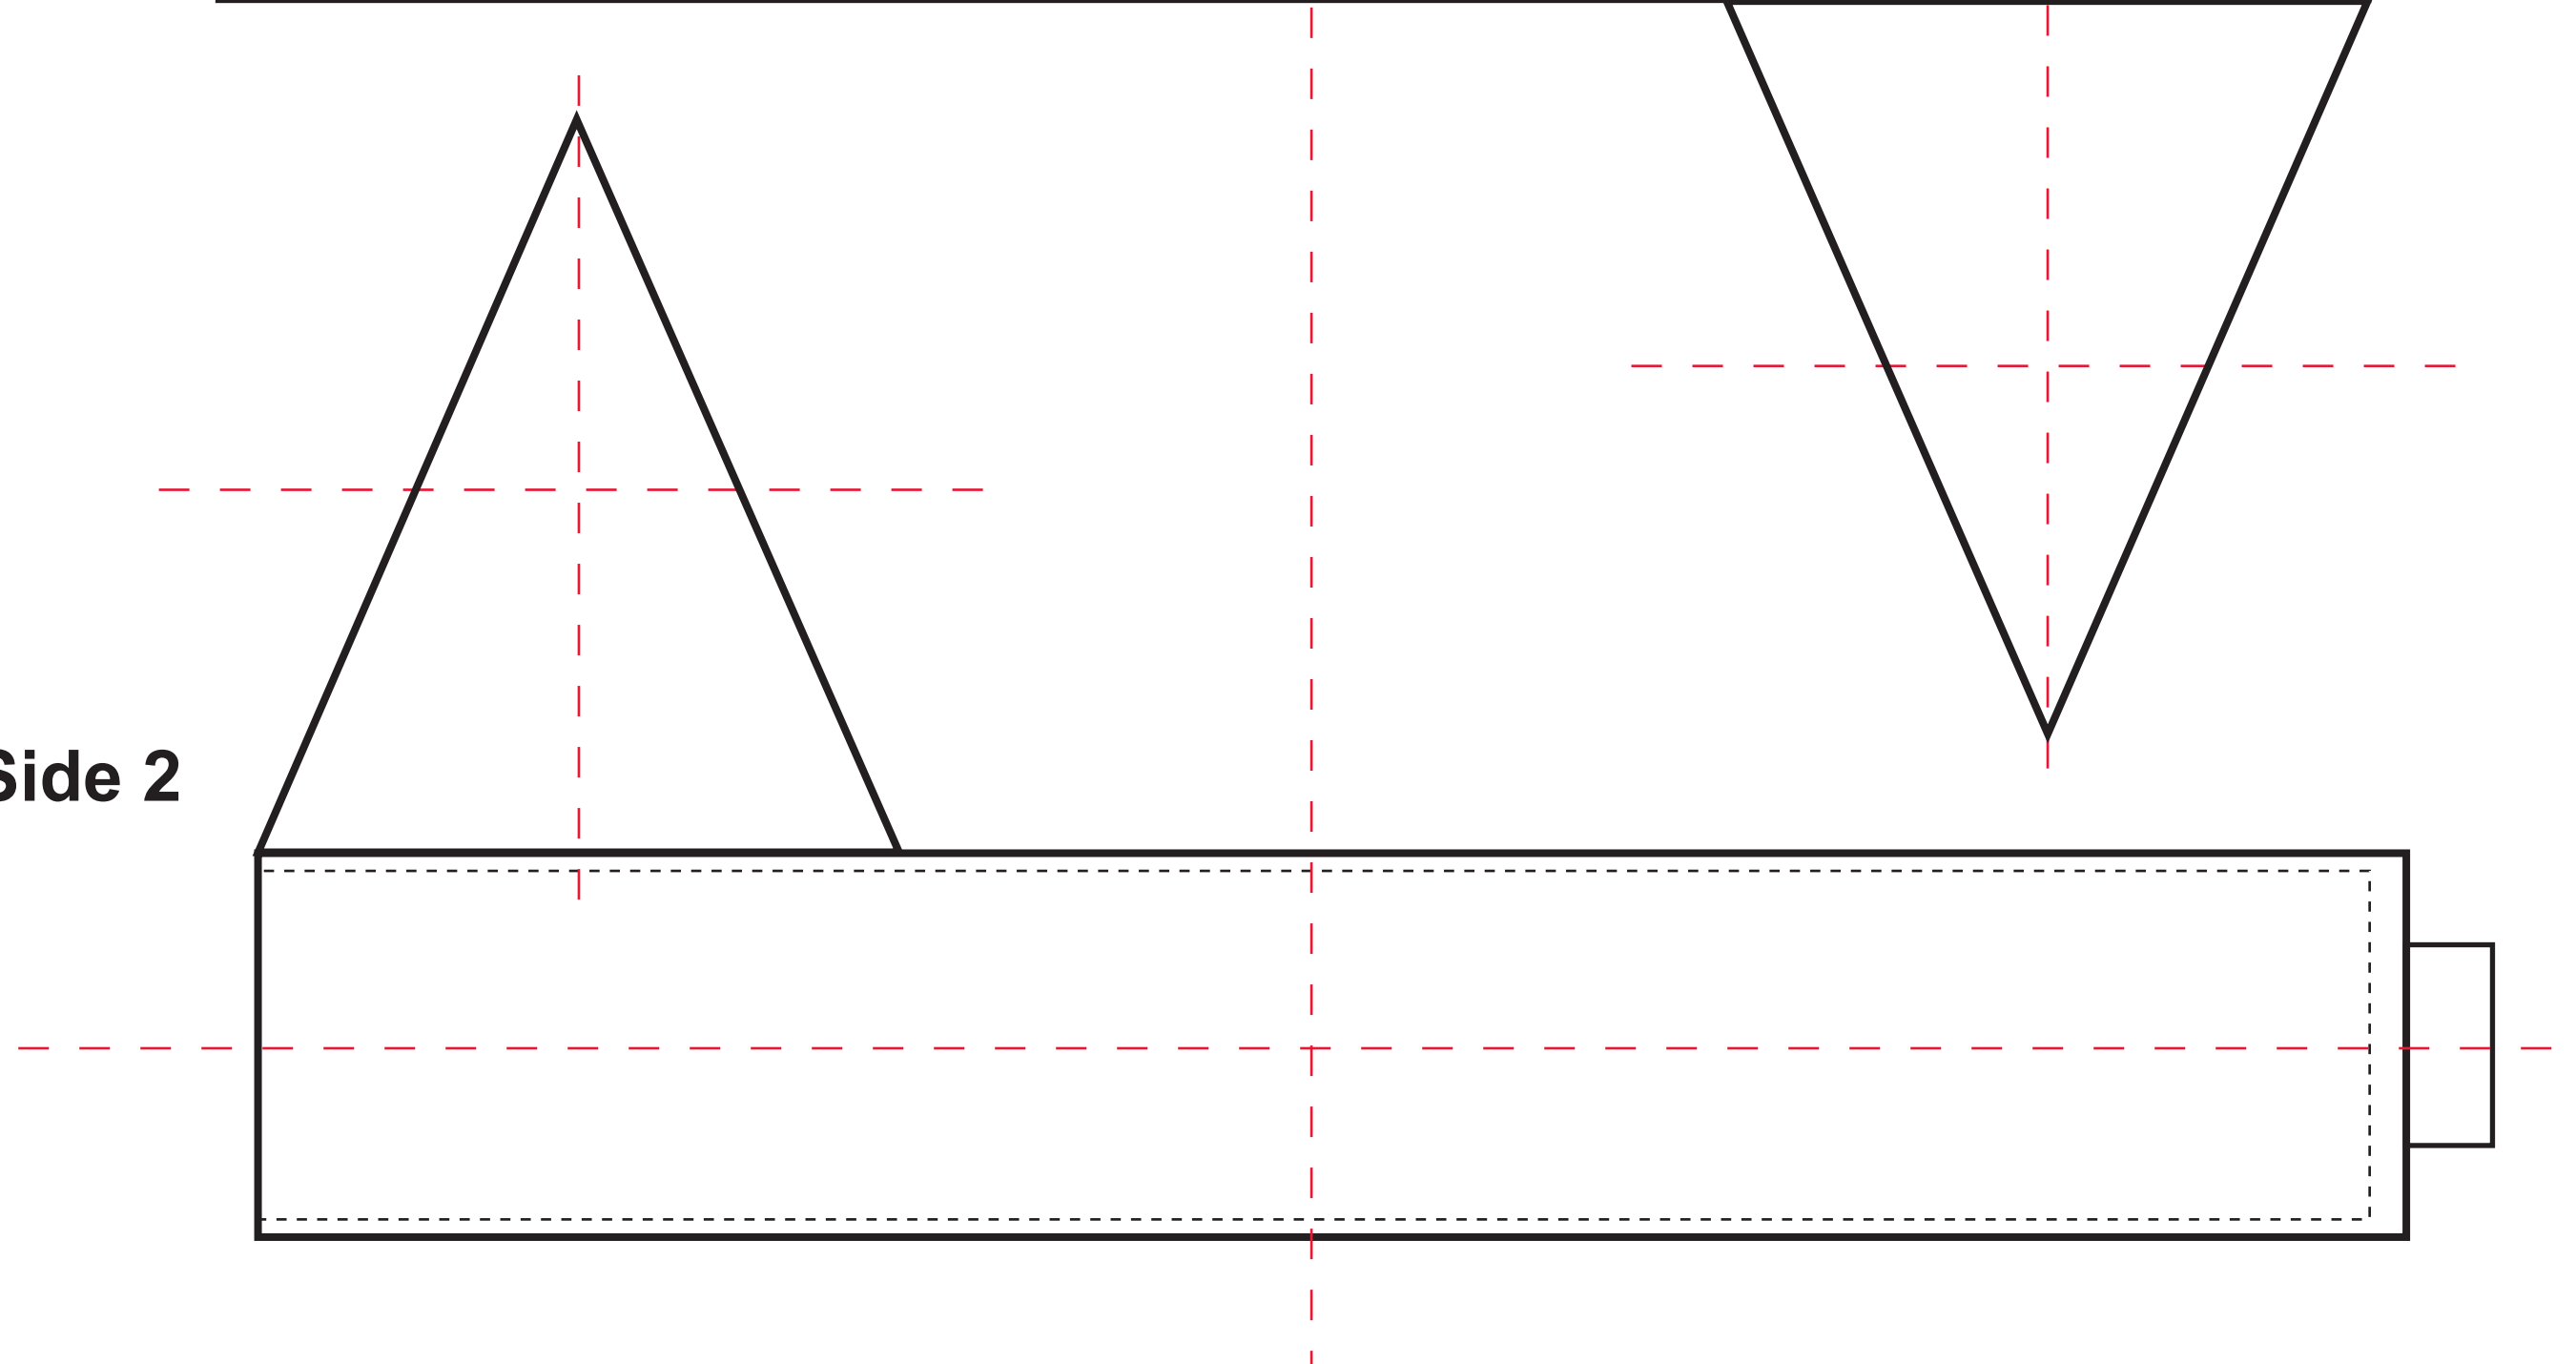

Order #:

Cust PO:

Model #: BF-102 - BamFlag - Pennant

Quantity:

Print Method: Gravure

Packaging:

Side 1 - Colors (4 Colors max)

PMS

Additional Options / Production Notes

N/A

Artwork Shown at 50%

Artwork is color specific, please refer to the PMS listed.

Dotted area represent the print area for non-full bleed BamBams.

Side 1

Side 2

Please Sign and Date for Approval