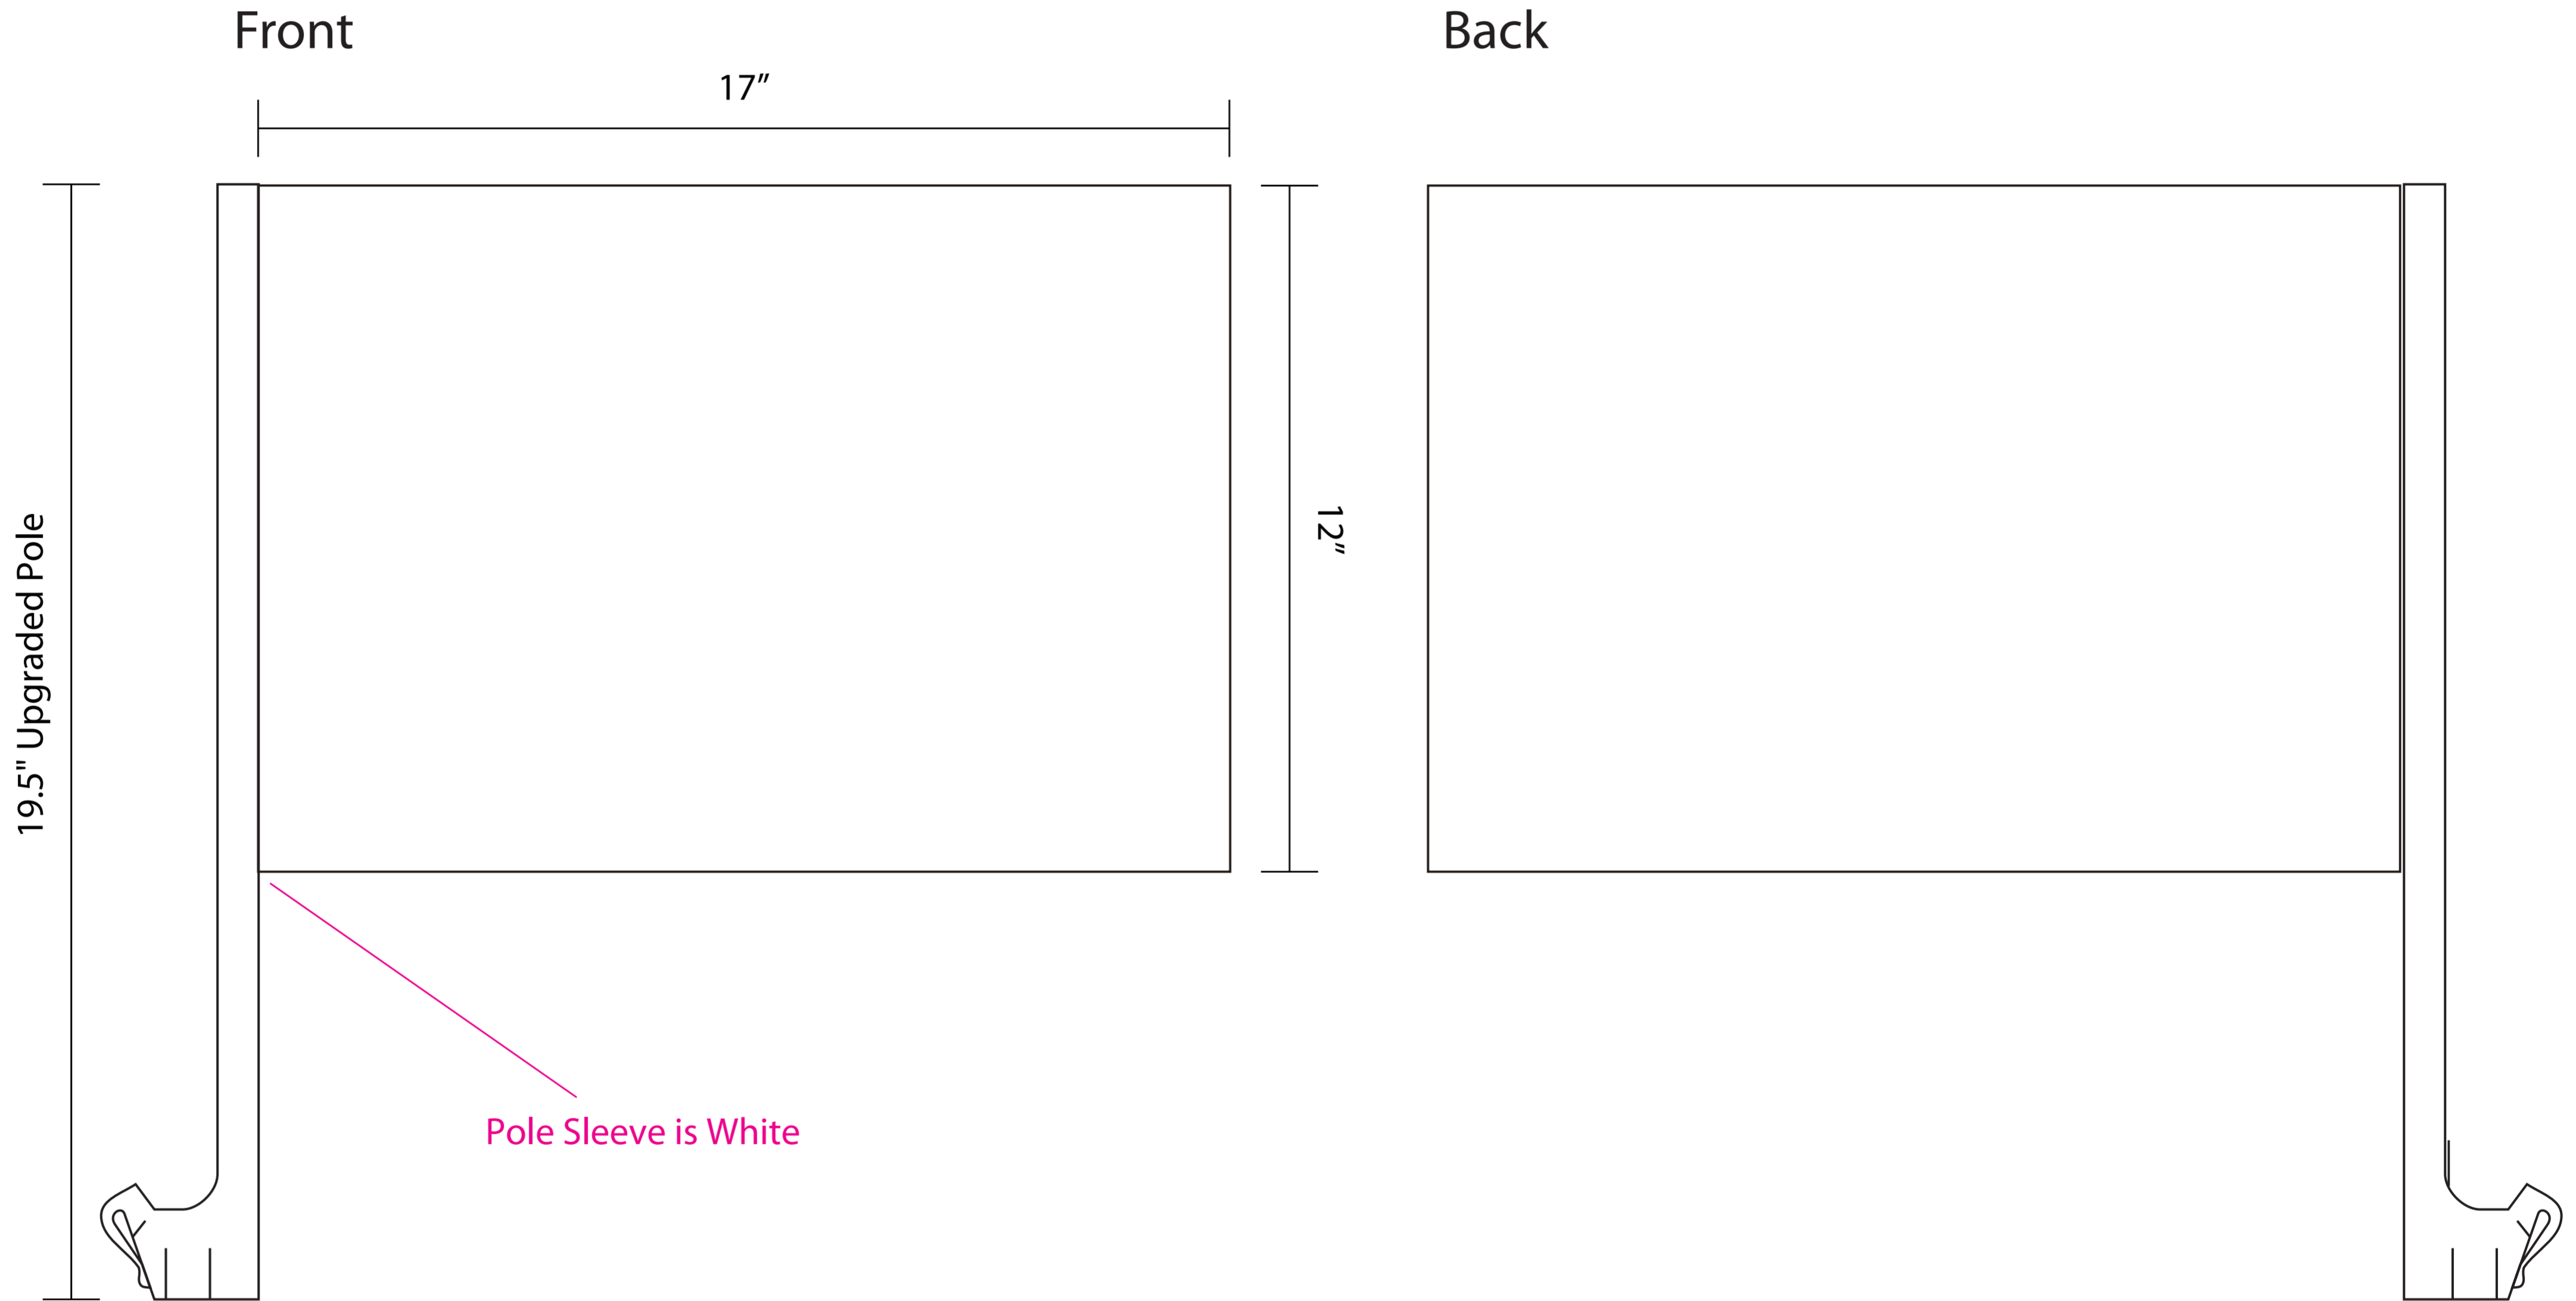

BamBams Order #

Customer Reference #
#####

Product Material
75D Polyester

Product - Item #
Basic Car Flag BCF-250
Medium Weight Pole

Quantity
SEE PO

Packaging
Singles

Imprint Method
CMYK Dye Sublimation

Artwork Shown at 50%
The Art Proof is color specific, please refer to the PMS listed.
Product Size: 12"x 17"

Product Color
 White

Imprint Color (4 Colors Max)
 PMS
 PMS
 PMS
 PMS

ADDITIONAL OPTIONS

ADDITIONAL NOTES

3 Ply Flag

TO APPROVE THIS PROOF PLEASE SIGN AND EMAIL OR FAX BACK TO US.

Please be sure that this virtual proof represents exactly what you ordered before approval. It is necessary to check the colors, layouts, instructions, and finishing details - including applicable attachments, changes of colors, etc. We will only accept responsibility on claims where the product does not match the approved artwork proof. Any approval by email will be considered as a signed approval below.