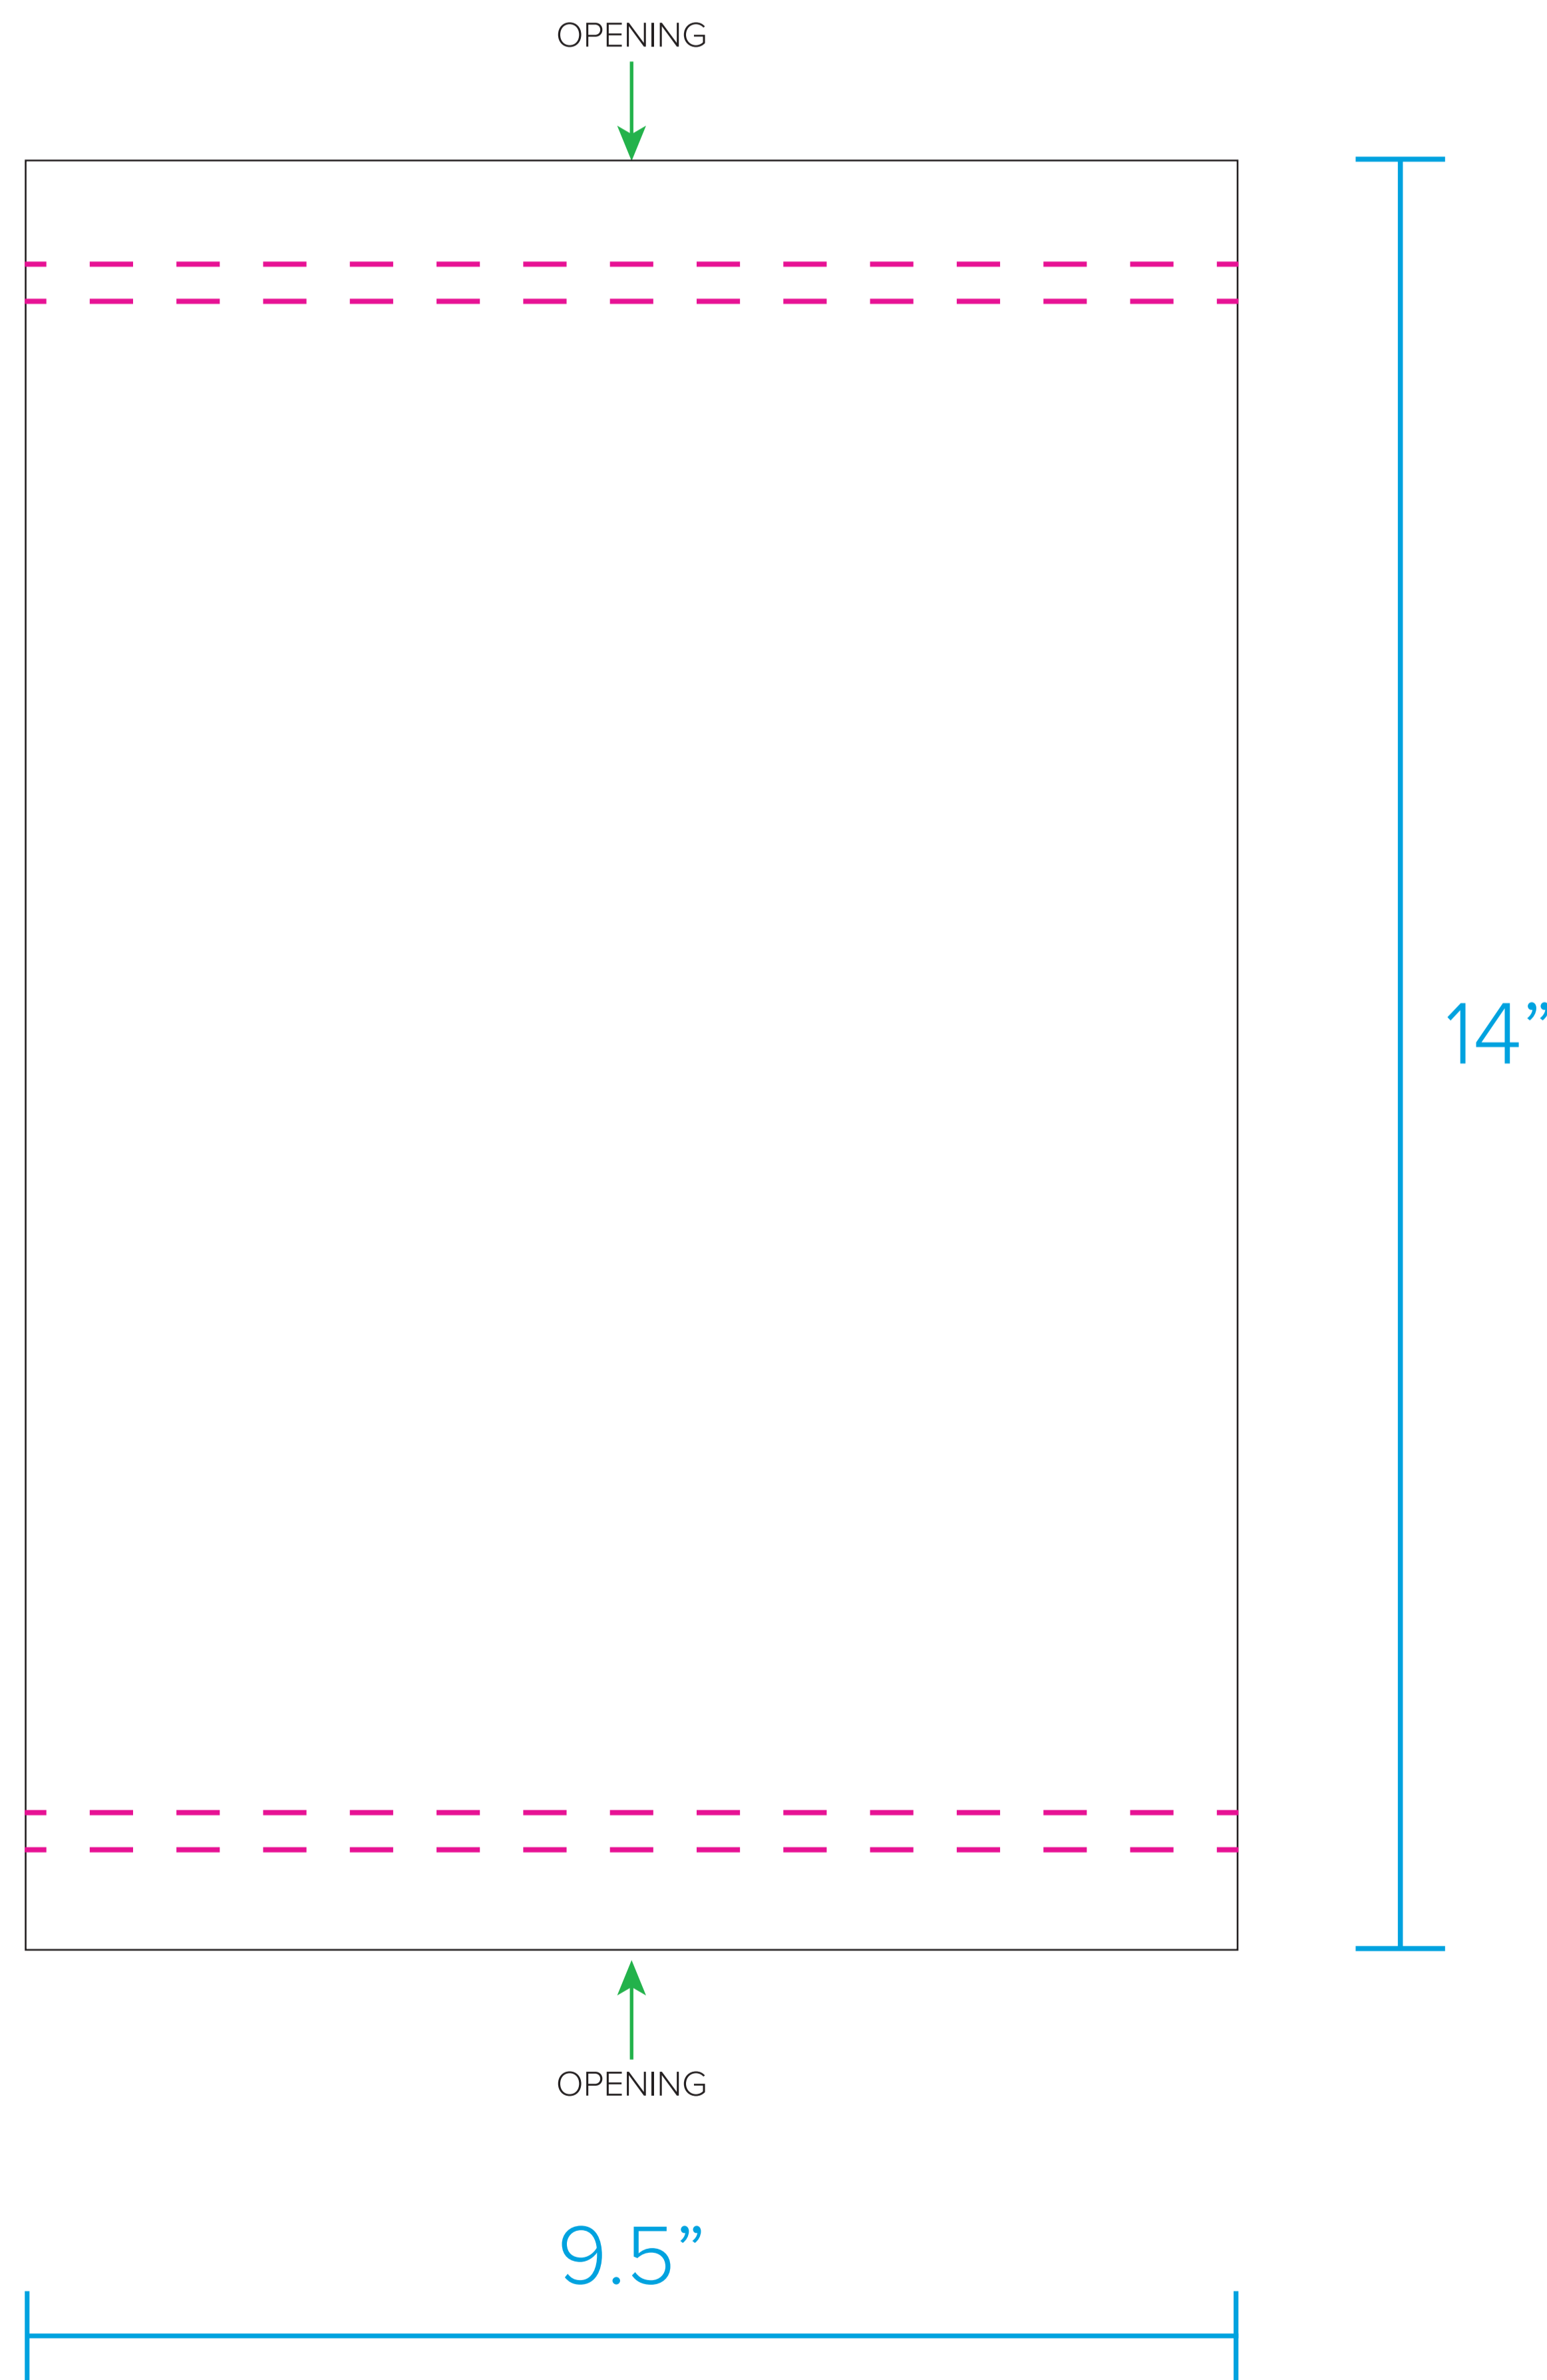

**ORDER #:**  
**PO #:**  
**JERSEY MESH BAMMIE**  
ITEM #: BAM-J800  
9.5" X 14"  
MATERIAL: 1 PLY JERSEY MESH

PRODUCT COLOR:

WHITE

IMPRINT COLORS:

CMYK DYE SUBLIMATION

Side 1

Side 2

- - - - - SEWING LINE (DOES NOT PRINT)