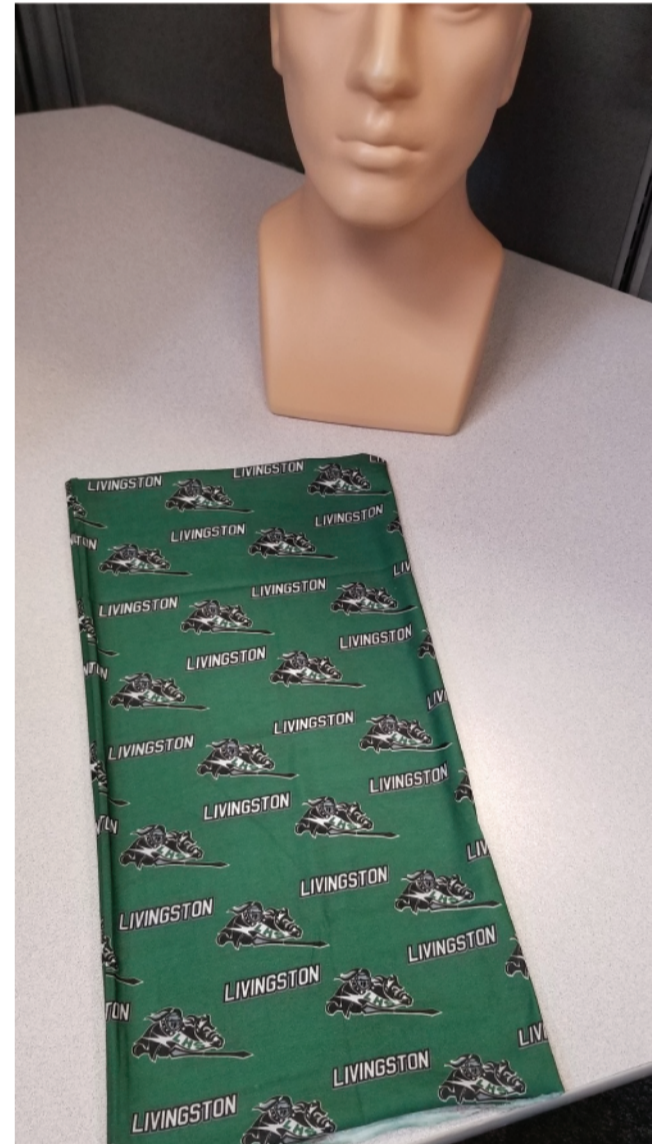

ADDITIONAL NOTES

TO APPROVE THIS PROOF PLEASE SIGN AND EMAIL OR FAX BACK TO US.

Please be sure that this virtual proof represents exactly what you ordered before approval. It is necessary to check the colors, layouts, instructions, and finishing details - including applicable attachments, changes of colors, etc. We will only accept responsibility on claims where the product does not match the approved artwork proof. Any approval by email will be considered as a signed approval below.

THIS LAYOUT INCLUDING PRODUCT COLOR, SPELLING, & CONTACT DETAILS IS CORRECT AND I HEREBY APPROVE THIS PROOF BY SIGNING BELOW.

SIGNATURE _____ DATE _____