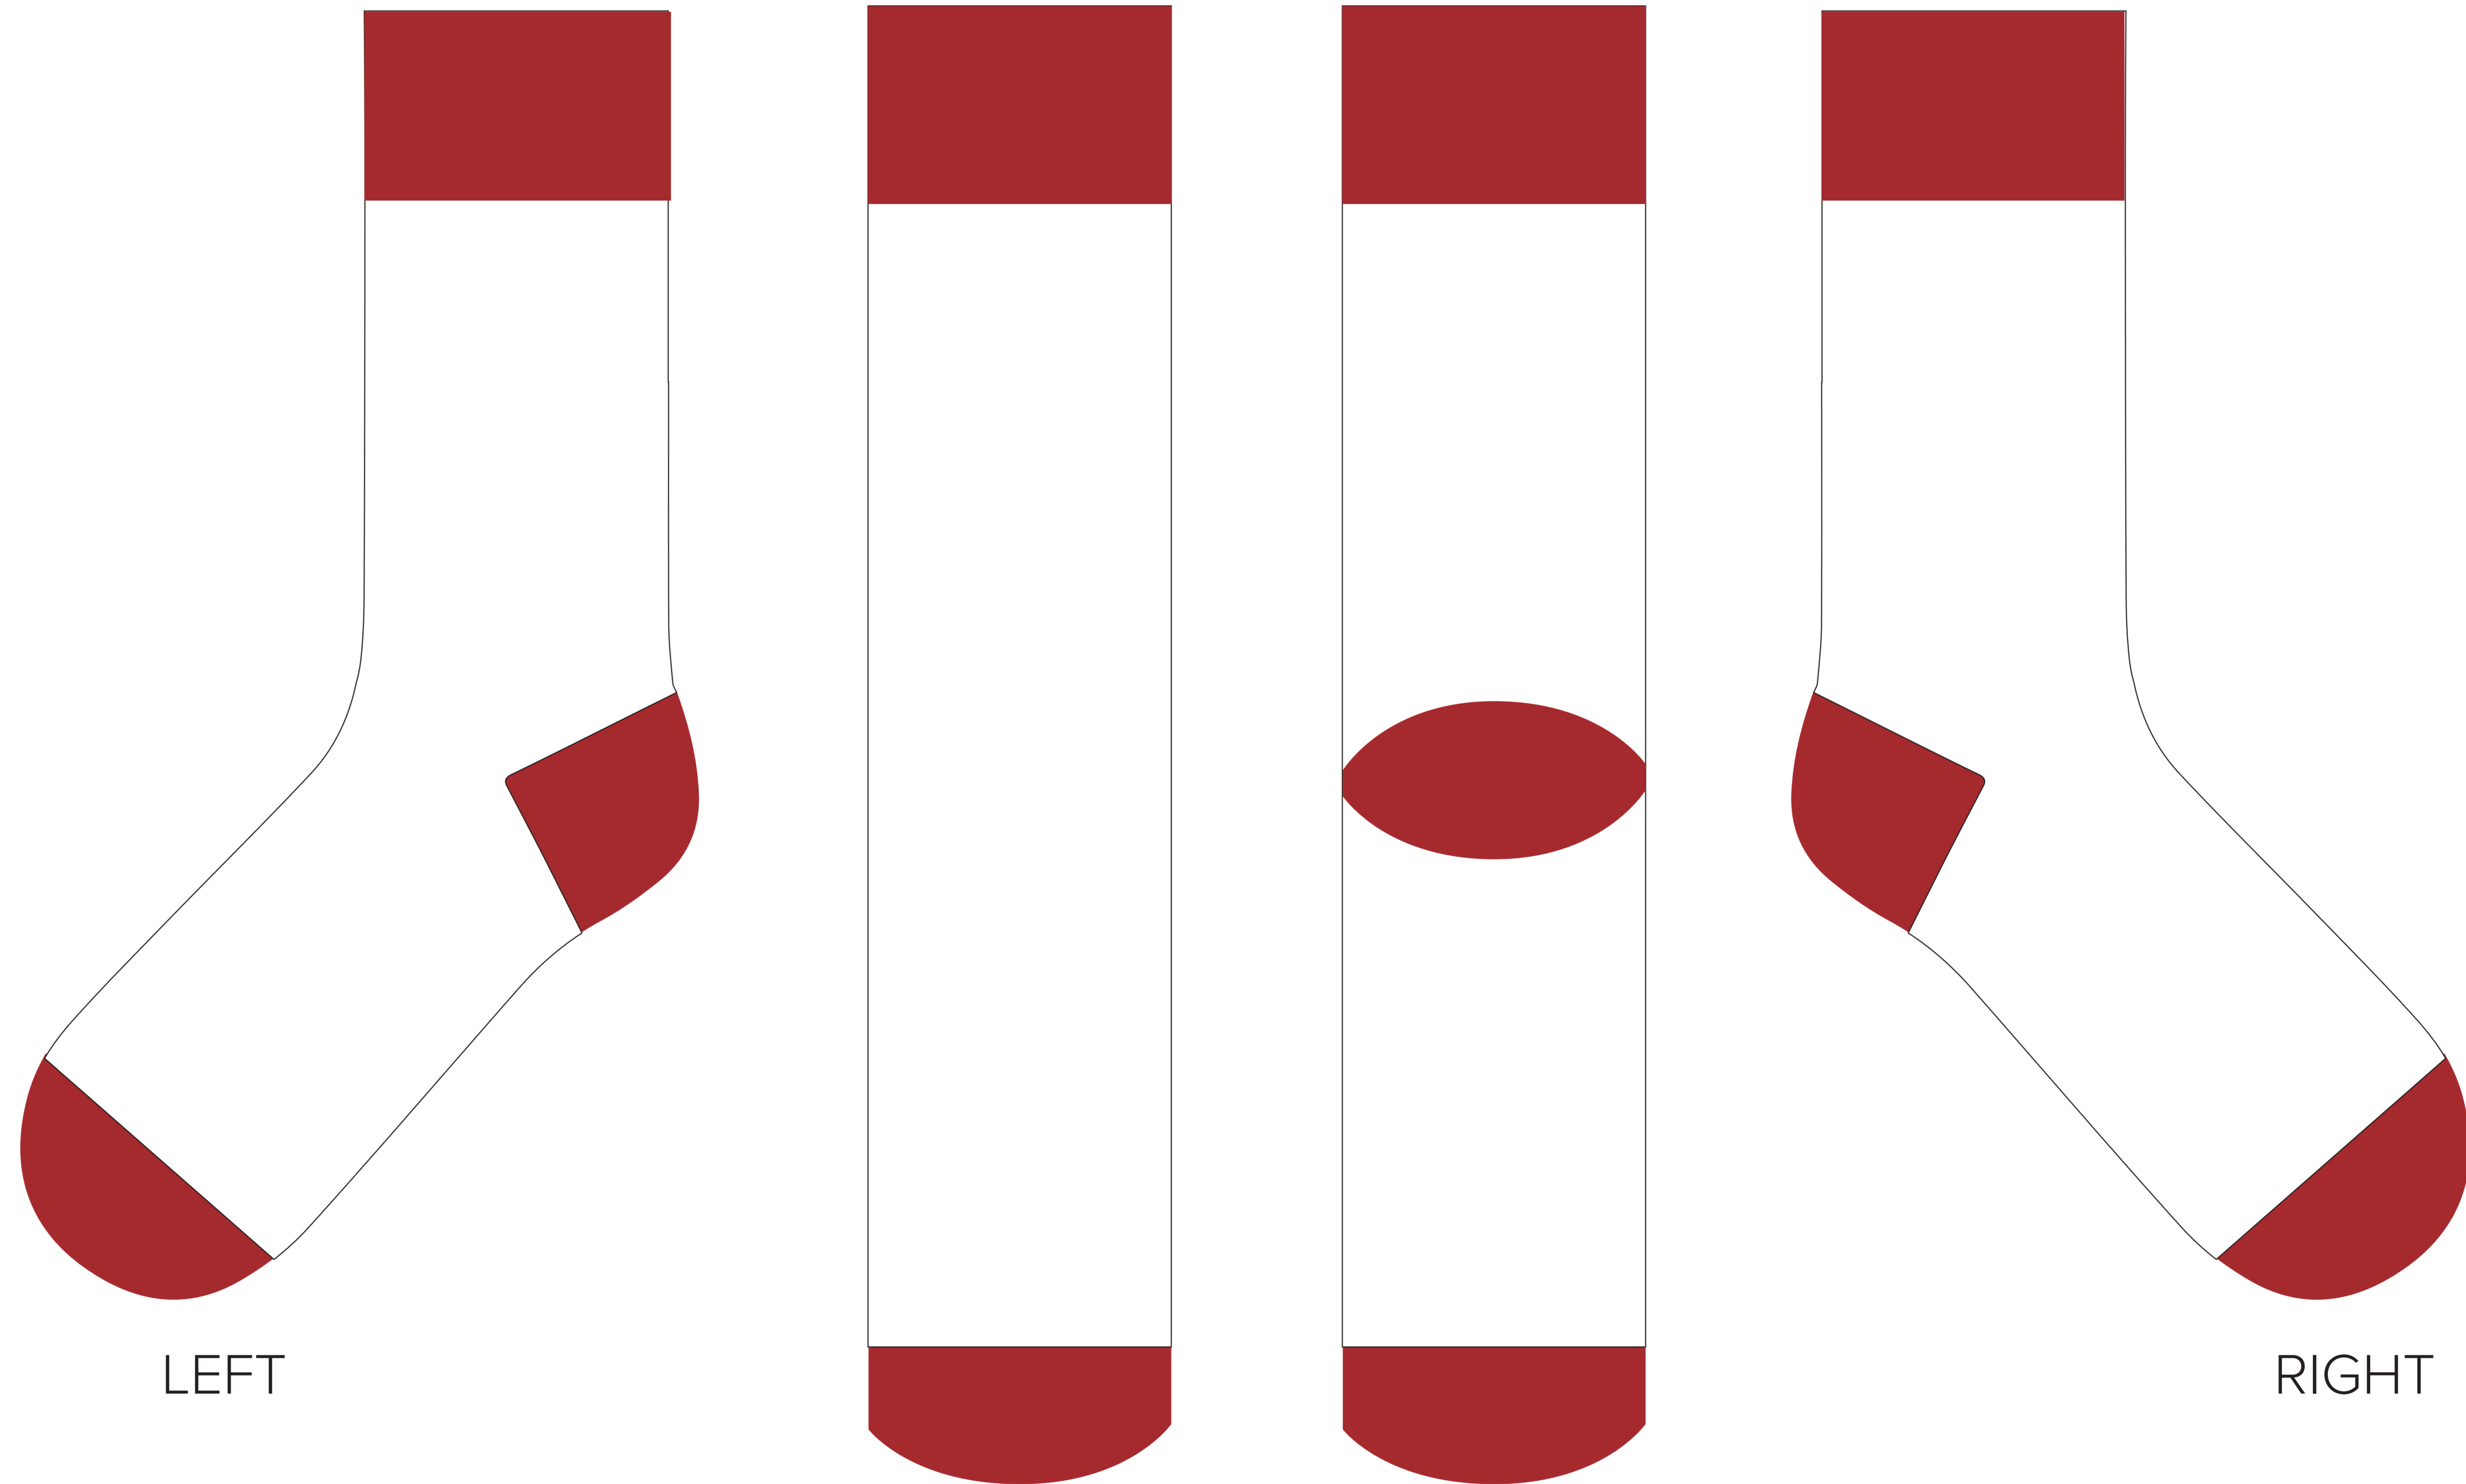

**ORDER #:**

**PO #:**

**ATHLEISURE SOCKS (PAIR) MADE IN USA**

#ATH-500

ADULT SIZE

SOCKS (70% POLYESTER 15% NYLON 15% ELASTIC)

STOCK THREAD COLORS (MAXIMUM 6 COLORS)

○ ####

○ ####

○ ####

LEFT

TOP/FRONT

BACK/BOTTOM

RIGHT

AVAILABLE THREAD COLORS: